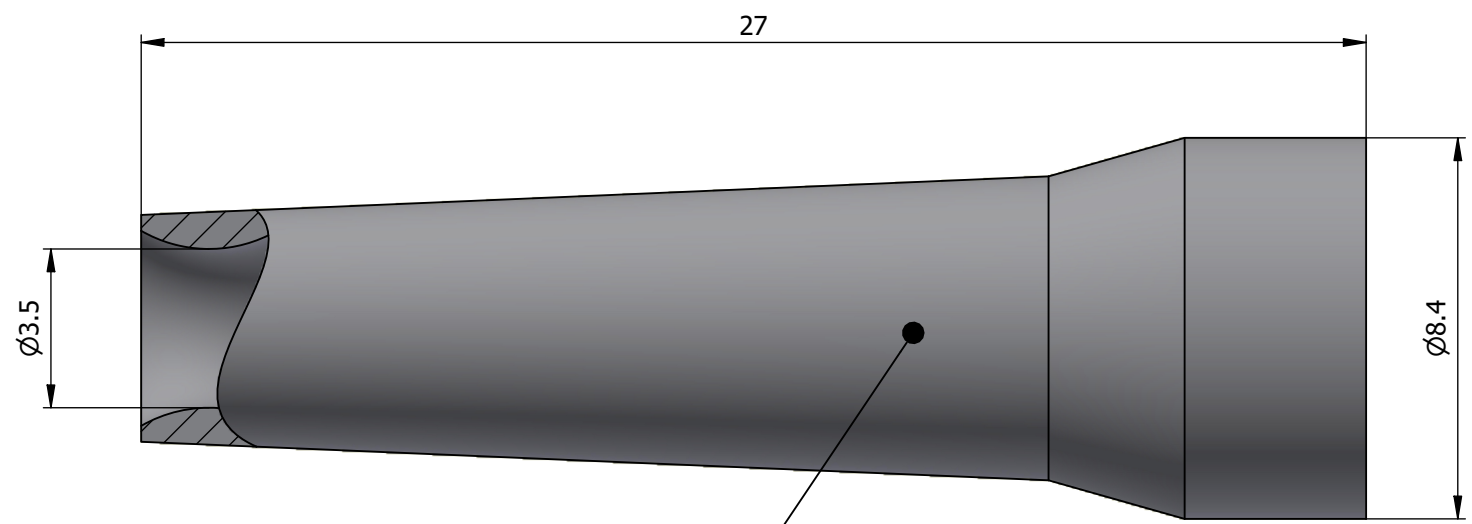

All dimensions are in millimeters (mm)

Color defined in the datasheet

All additional information are documented on the datasheet (See below link or QR Code)
www.lemo.com/pdf/GMA.0B.035.RB.pdf

<p>Datasheet</p> 	<p>Bend relief (Silicone), for cable</p> <p>Ø3.5min.-Ø3.9max.</p> <p>Series 0B</p>		<p>Drawn 13.03.2008 OVU/RMO</p>
	<p>LEMOS logo</p> <p>LEMO SA Chemin des Champs-Courbes 28 1024 Ecublens - SWITZERLAND</p>		<p>Checked 20.09.2024 OBAR</p>
	<p>Tel. (+41) 21 695 16 00 email : info@lemo.com www.lemo.com</p>		<p>Modified 01 20.09.2024/MARI</p>
	<p>CD</p>		<p>DO NOT SCALE DRAWING</p>
<p>GMA.0B.035.RB</p>			