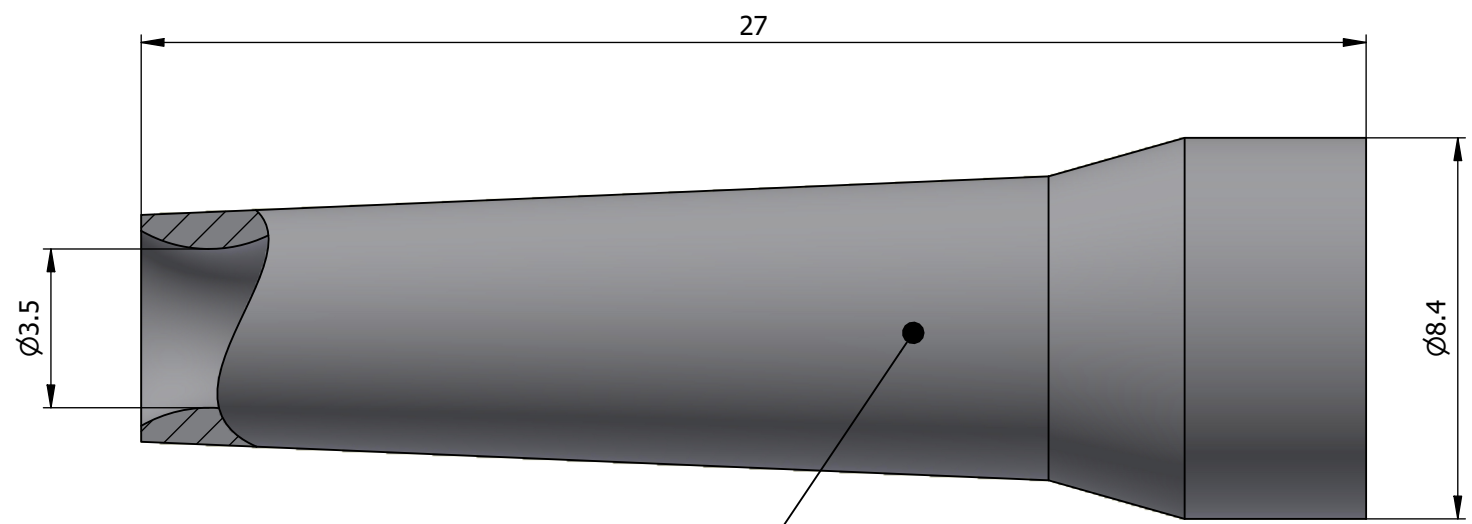

All dimensions are in millimeters (mm)

Color defined in the datasheet

All additional information are documented on the datasheet (See below link or QR Code)
www.lemo.com/pdf/GMA.0B.035.RJ.pdf

<p>Datasheet</p> 	<p>Bend relief (Silicone), for cable</p> <p>Ø3.5min.-Ø3.9max.</p> <p>Series 0B</p>		<p>Drawn 13.03.2008 OVU/RMO</p>	
			<p>Checked 20.09.2024 OBAR</p>	
			<p>Modified 01 20.09.2024/MARI</p>	
			<p>DO NOT SCALE DRAWING</p>	
 <p>LEMO SA Chemin des Champs-Courbes 28 1024 Ecublens - SWITZERLAND</p>		<p>Tel. (+41) 21 695 16 00 email : info@lemo.com www.lemo.com</p>	<p>CD</p>	<p>GMA.0B.035.RJ</p>