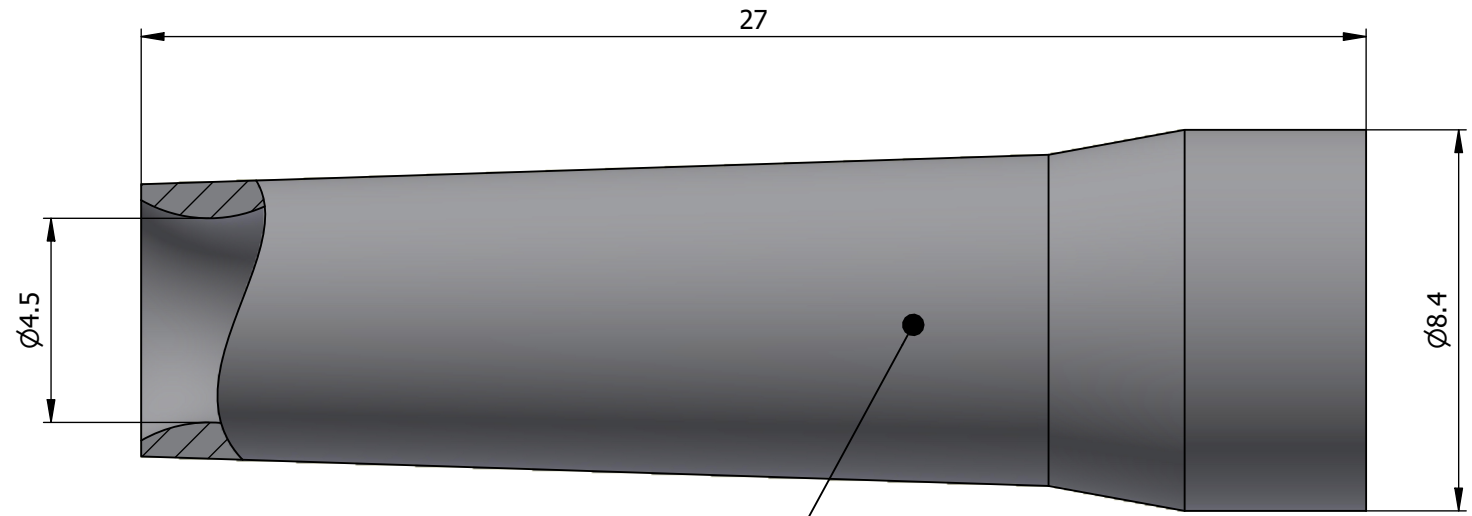

All dimensions are in millimeters (mm)

Color defined in the datasheet

All additional information are documented on the datasheet (See below link or QR Code)  
[www.lemo.com/pdf/GMA.0B.045.RA.pdf](http://www.lemo.com/pdf/GMA.0B.045.RA.pdf)

<p>Datasheet</p> 	<p><b>Bend relief (Silicone), for cable</b></p> <p><b>Ø4.5min.-Ø5.2max.</b></p> <p>Series 0B</p>		<p>Drawn 16.06.2010 OVU/JPBA</p>
	<p> LEMO SA          Chemin des Champs-Courbes 28          1024 Ecublens - SWITZERLAND</p>		<p>Checked 20.09.2024 OBAR</p>
	<p>Tel. (+41) 21 695 16 00          email : info@lemo.com          www.lemo.com</p>		<p>Modified 01 20.09.2024/MARI</p>
	<p>CD</p>		<p>DO NOT SCALE DRAWING</p>
<p><b>GMA.0B.045.RA</b></p>			