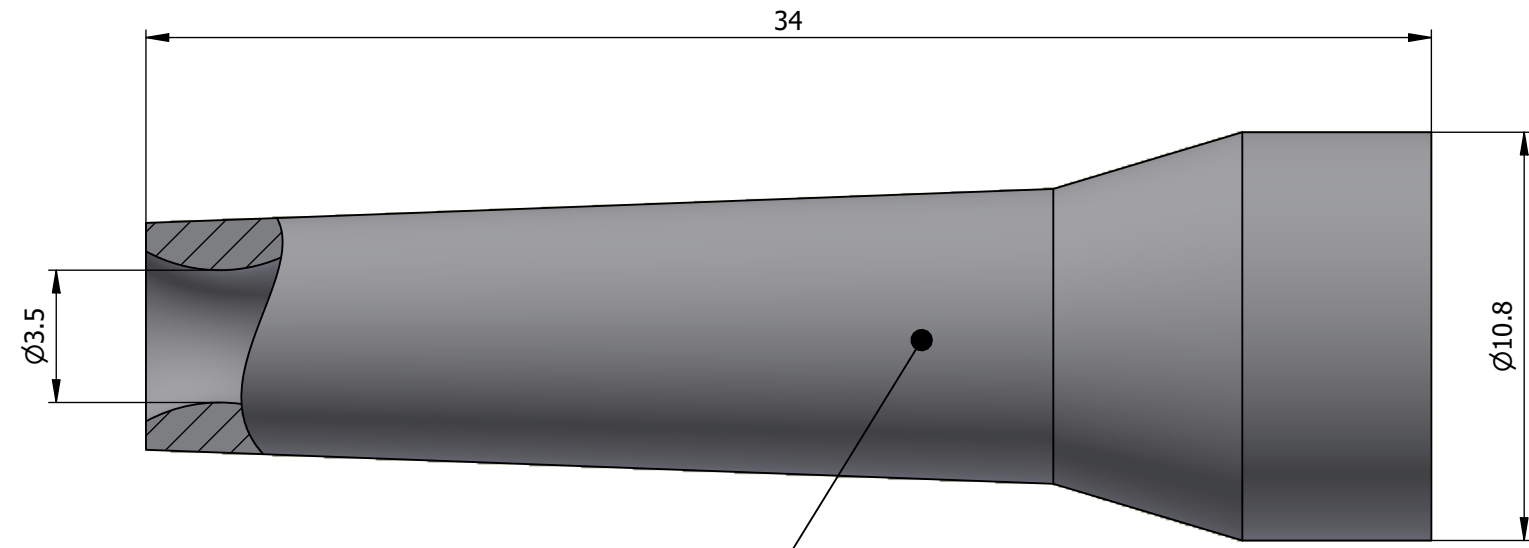

All dimensions are in millimeters (mm)

Color defined in the datasheet

All additional information are documented on the datasheet (See below link or QR Code)
www.lemo.com/pdf/GMA.1B.035.RG.pdf

Datasheet

Bend relief (Silicone), for cable
Ø3.5min.-Ø3.9max.
 Series 1B