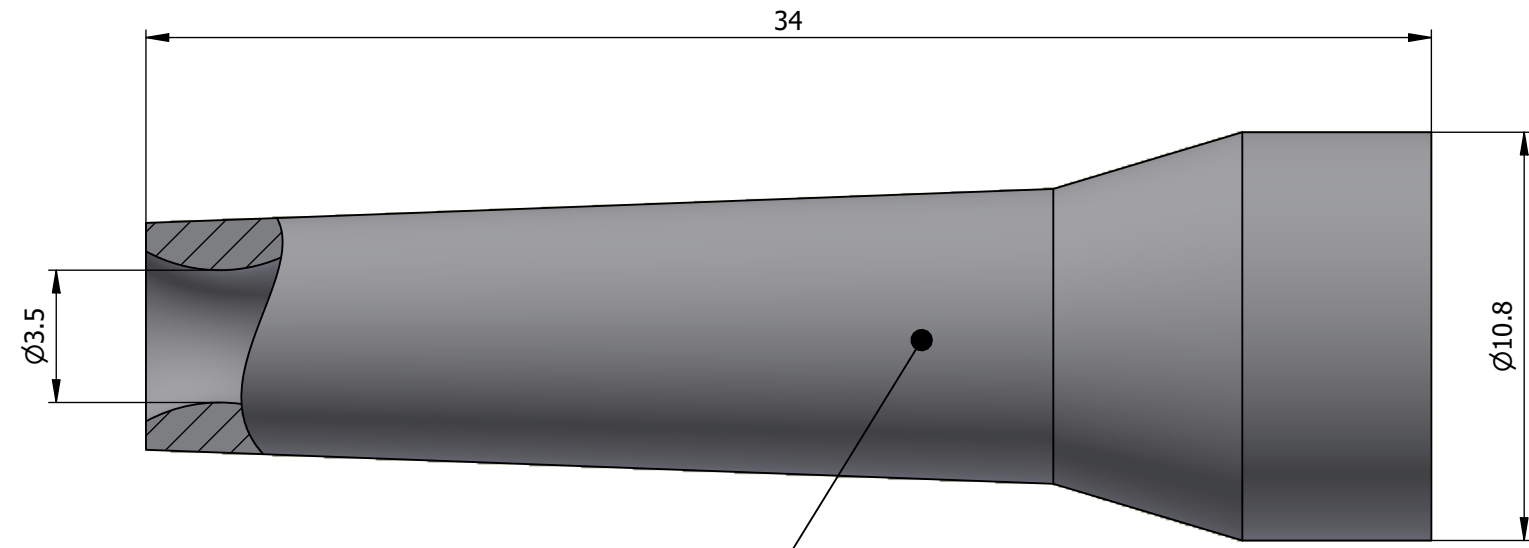

All dimensions are in millimeters (mm)

Color defined in the datasheet

All additional information are documented on the datasheet (See below link or QR Code)
www.lemo.com/pdf/GMA.1B.035.RR.pdf

<p>Datasheet</p> 	<p>Bend relief (Silicone), for cable</p> <p>Ø3.5min.-Ø3.9max.</p> <p>Series 1B</p>		<p>Drawn 13.12.2006 OVU/RMO</p>
	<p>LEMOS SA Chemin des Champs-Courbes 28 1024 Ecublens - SWITZERLAND</p>		<p>Checked 20.09.2024 OBAR</p>
	<p>Tel. (+41) 21 695 16 00 email : info@lemo.com www.lemo.com</p>		<p>Modified 01 20.09.2024/MARI</p>
	<p> LEMO</p>		<p>DO NOT SCALE DRAWING</p>
<p>CD</p>		<p>GMA.1B.035.RR</p>	