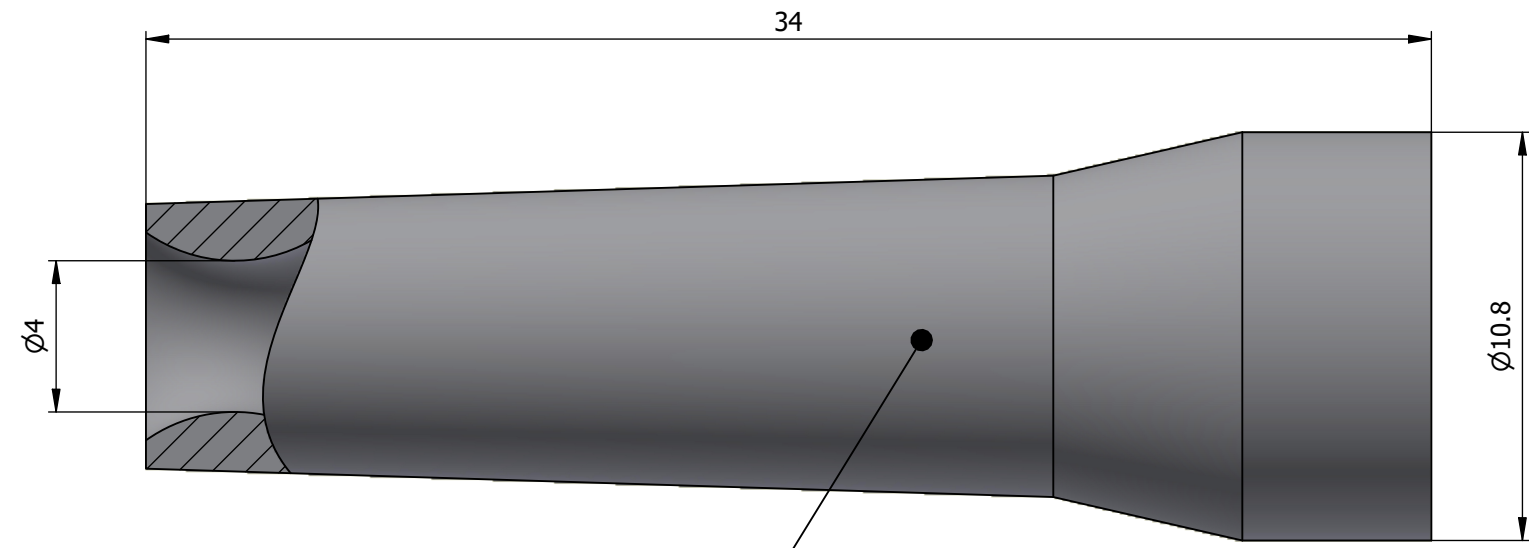

All dimensions are in millimeters (mm)

Color defined in the datasheet

All additional information are documented on the datasheet (See below link or QR Code)  
[www.lemo.com/pdf/GMA.1B.040.RB.pdf](http://www.lemo.com/pdf/GMA.1B.040.RB.pdf)

<p>Datasheet</p> 	<p><b>Bend relief (Silicone), for cable</b></p> <p><b>Ø4.0min.-Ø4.4max.</b></p> <p>Series 1B</p>		<p>Drawn 28.05.2008 OVU/RMO</p>
	<p>LEMO SA          Chemin des Champs-Courbes 28          1024 Ecublens - SWITZERLAND</p>		<p>Checked 20.09.2024 OBAR</p>
	<p>Tel. (+41) 21 695 16 00          email : info@lemo.com          www.lemo.com</p>		<p>Modified 02 20.09.2024/MARI</p>
	<p> <b>LEMO</b></p>		<p>DO NOT SCALE DRAWING</p>
<p>CD</p>		<p><b>GMA.1B.040.RB</b></p>	