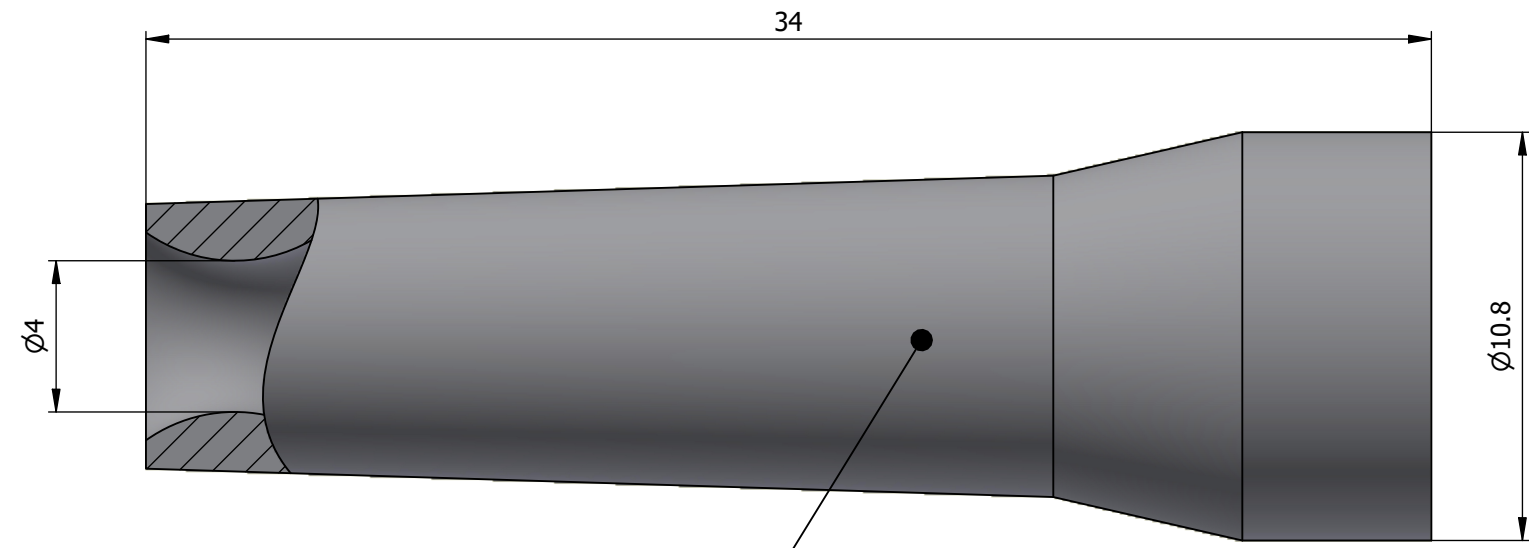

All dimensions are in millimeters (mm)

Color defined in the datasheet

All additional information are documented on the datasheet (See below link or QR Code)
www.lemo.com/pdf/GMA.1B.040.RJ.pdf

<p>Datasheet</p> 	<p>Bend relief (Silicone), for cable</p> <p>Ø4.0min.-Ø4.4max.</p> <p>Series 1B</p>		<p>Drawn 28.05.2008 OVU/RMO</p>
	<p>LEMOS SA Chemin des Champs-Courbes 28 1024 Ecublens - SWITZERLAND</p>		<p>Checked 20.09.2024 OBAR</p>
	<p>Tel. (+41) 21 695 16 00 email : info@lemo.com www.lemo.com</p>		<p>Modified 02 20.09.2024/MARI</p>
	<p> LEMO</p>		<p>DO NOT SCALE DRAWING</p>
<p>CD</p>		<p>GMA.1B.040.RJ</p>	