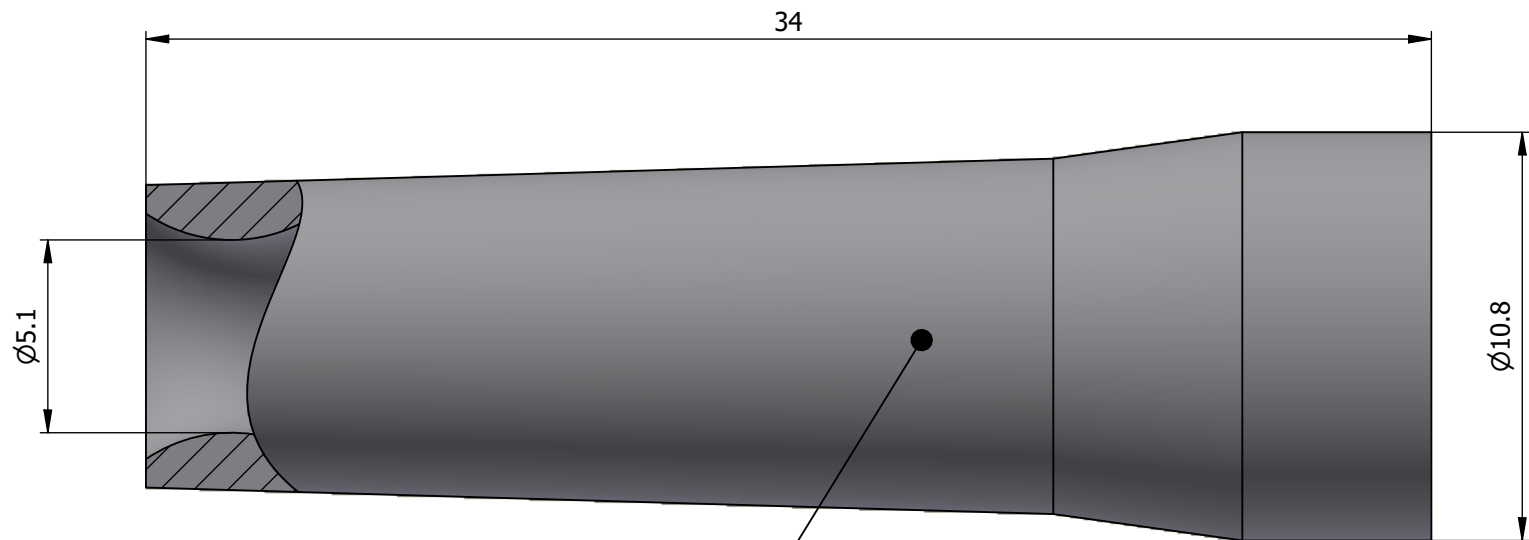

All dimensions are in millimeters (mm)

Color defined in the datasheet

All additional information are documented on the datasheet (See below link or QR Code)
www.lemo.com/pdf/GMA.1B.051.RJ.pdf

<p>Datasheet</p> 	<p>Bend relief (Silicone), for cable</p> <p>Ø5.1min.-Ø5.6max.</p> <p>Series 1B</p>		<p>Drawn 13.03.2008 OVU/RMO</p>
	<p>LEMOS SA Chemin des Champs-Courbes 28 1024 Ecublens - SWITZERLAND</p>		<p>Checked 20.09.2024 OBAR</p>
	<p>Tel. (+41) 21 695 16 00 email : info@lemo.com www.lemo.com</p>		<p>Modified 02 20.09.2024/MARI</p>
	<p> LEMO</p>		<p>DO NOT SCALE DRAWING</p>
<p>CD</p>		<p>GMA.1B.051.RJ</p>	