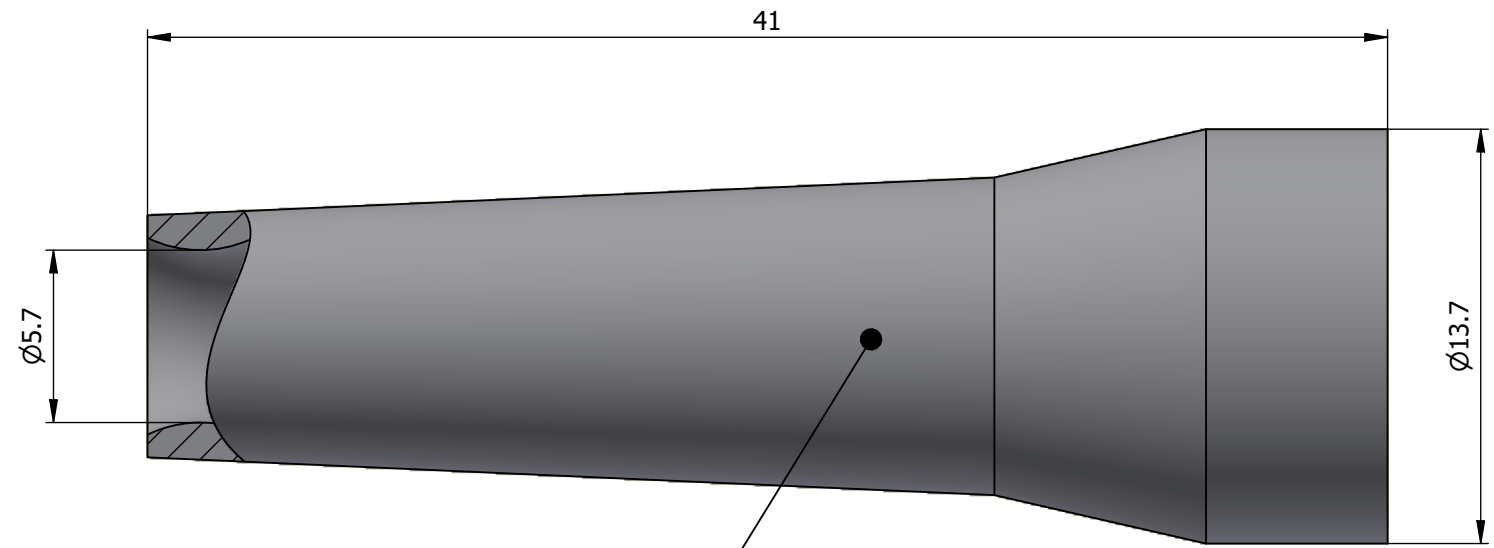

All dimensions are in millimeters (mm)

Color defined in the datasheet

All additional information are documented on the datasheet (See below link or QR Code)
www.lemo.com/pdf/GMA.2B.057.RS.pdf

Datasheet 	Bend relief (Silicone), for cable		Drawn	20.09.2024	MARI/MARI
	Ø5.7min.-Ø6.2max.		Checked	20.09.2024	OBAR
	Series 2B		Modified	00	20.09.2024/MARI
			DO NOT SCALE DRAWING		
 LEMO SA Chemin des Champs-Courbes 28 1024 Ecublens - SWITZERLAND		Tel. (+41) 21 695 16 00 email : info@lemo.com www.lemo.com		CD	GMA.2B.057.RS