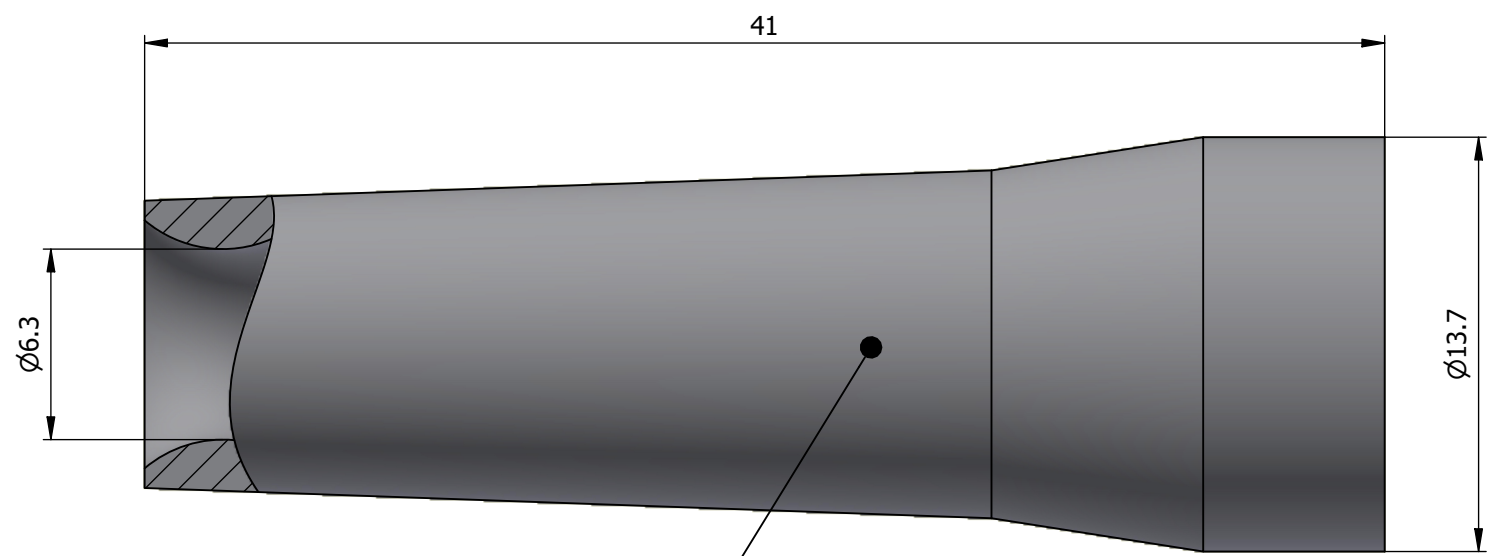

All dimensions are in millimeters (mm)

Color defined in the datasheet

All additional information are documented on the datasheet (See below link or QR Code)
www.lemo.com/pdf/GMA.2B.063.RG.pdf

<p>Datasheet</p> 	<p>Bend relief (Silicone), for cable</p> <p>Ø6.3min.-Ø7.0max.</p> <p>Series 2B</p>		<p>Drawn 09.04.2008 OVU/RMO</p>
	<p>LEMO SA Chemin des Champs-Courbes 28 1024 Ecublens - SWITZERLAND</p>		<p>Checked 20.09.2024 OBAR</p>
	<p>Tel. (+41) 21 695 16 00 email : info@lemo.com www.lemo.com</p>		<p>Modified 01 20.09.2024/MARI</p>
	<p> LEMO</p>		<p>DO NOT SCALE DRAWING</p>
<p>CD</p>		<p>GMA.2B.063.RG</p>	