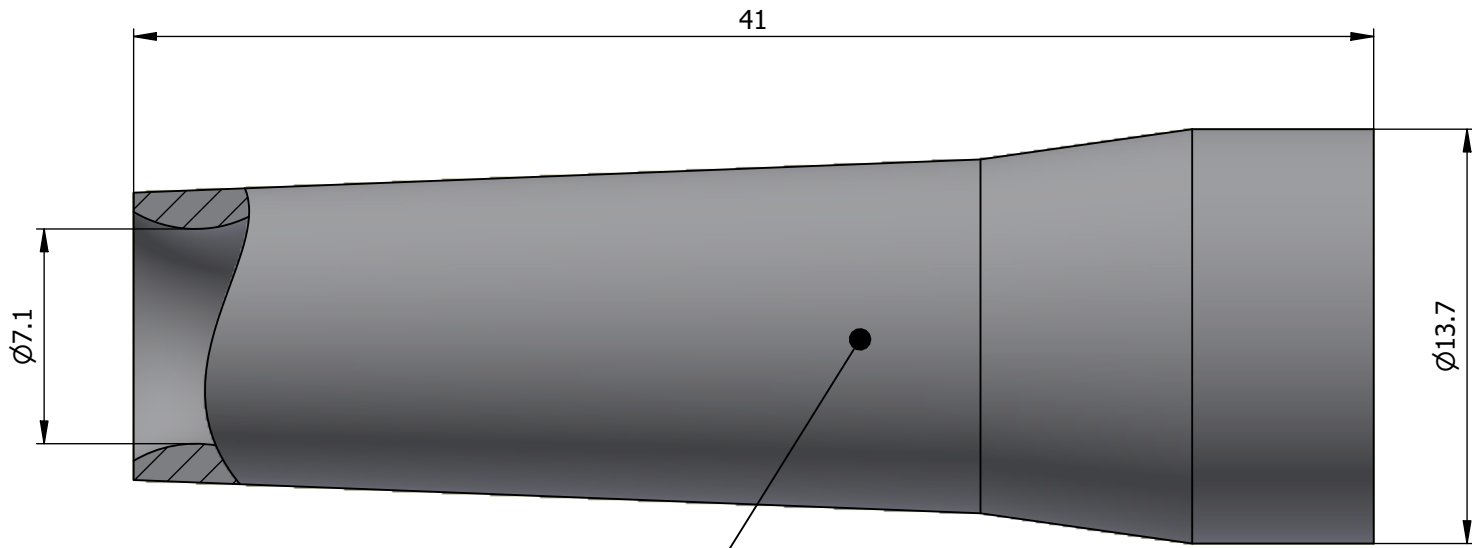

All dimensions are in millimeters (mm)

Color defined in the datasheet

All additional information are documented on the datasheet (See below link or QR Code)
www.lemo.com/pdf/GMA.2B.071.RN.pdf

<p>Datasheet</p> 	<p>Bend relief (Silicone), for cable</p> <p>Ø7.1min.-Ø7.9max.</p> <p>Series 2B</p>		<p>Drawn 13.03.2008 OVU/RMO</p>
	<p>LEMOS SA Chemin des Champs-Courbes 28 1024 Ecublens - SWITZERLAND</p>		<p>Checked 20.09.2024 OBAR</p>
	<p>Tel. (+41) 21 695 16 00 email : info@lemo.com www.lemo.com</p>		<p>Modified 02 20.09.2024/MARI</p>
	<p> LEMO</p>		<p>DO NOT SCALE DRAWING</p>
<p>CD</p>		<p>GMA.2B.071.RN</p>	