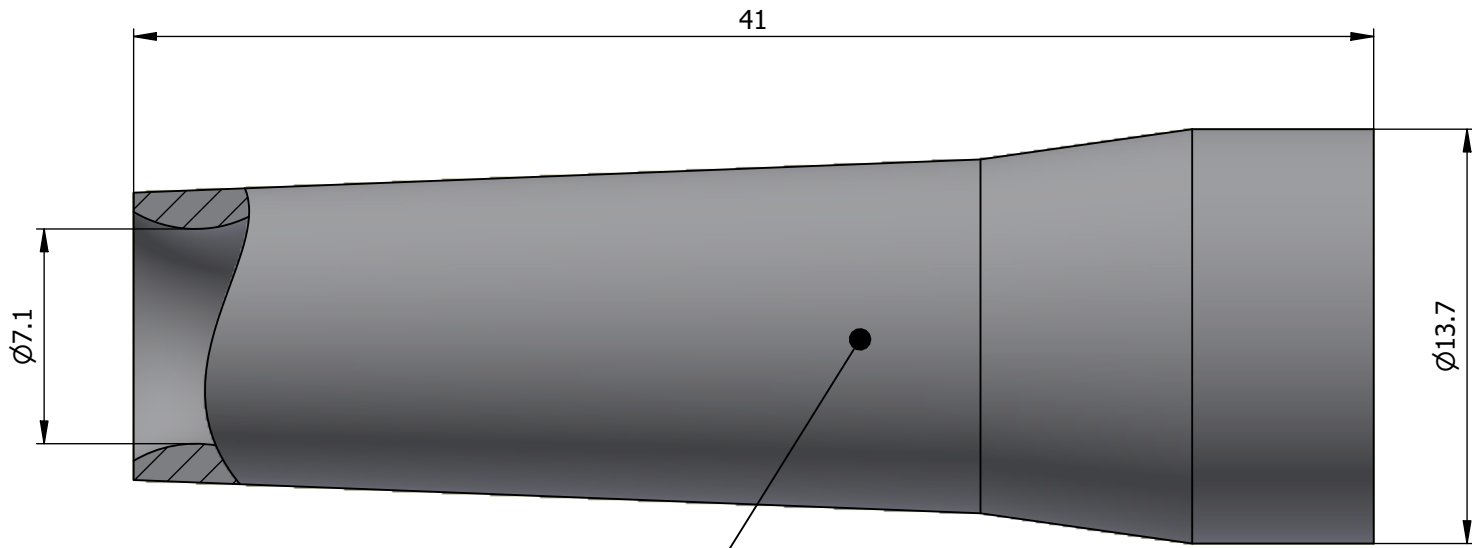

All dimensions are in millimeters (mm)

Color defined in the datasheet

All additional information are documented on the datasheet (See below link or QR Code)
www.lemo.com/pdf/GMA.2B.071.RS.pdf

<p>Datasheet</p> 	<p>Bend relief (Silicone), for cable</p> <p>Ø7.1min.-Ø7.9max.</p> <p>Series 2B</p>		<p>Drawn 13.03.2008 OVU/RMO</p>
	<p>LEMOS SA Chemin des Champs-Courbes 28 1024 Ecublens - SWITZERLAND</p>		<p>Checked 20.09.2024 OBAR</p>
	<p>Tel. (+41) 21 695 16 00 email : info@lemo.com www.lemo.com</p>		<p>Modified 02 20.09.2024/MARI</p>
	<p> LEMO</p>		<p>DO NOT SCALE DRAWING</p>
<p>CD</p>		<p>GMA.2B.071.RS</p>	