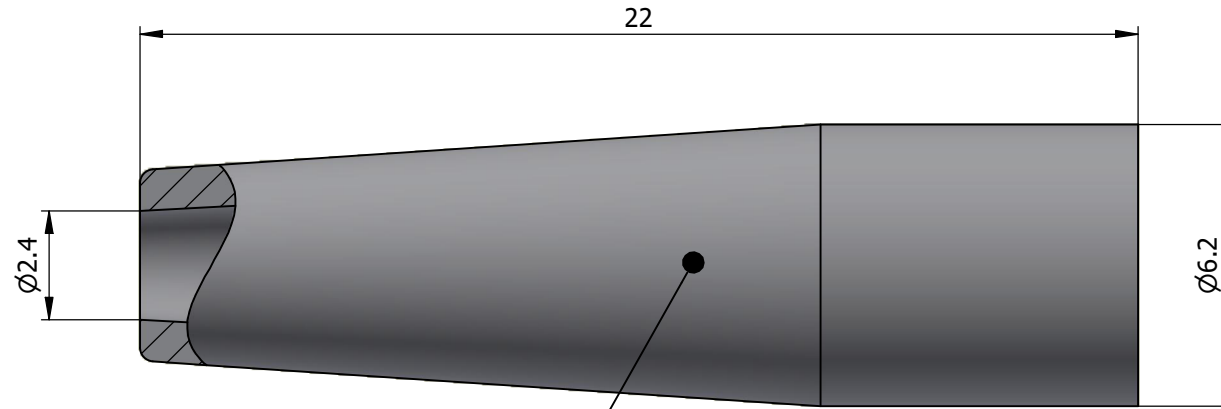

All dimensions are in millimeters (mm)

Color defined in the datasheet

All additional information are documented on the datasheet (See below link or QR Code)
www.lemo.com/pdf/GMB.00.025.DB.pdf

Datasheet

Bend relief, for cable Ø2.5min.-Ø2.8max.