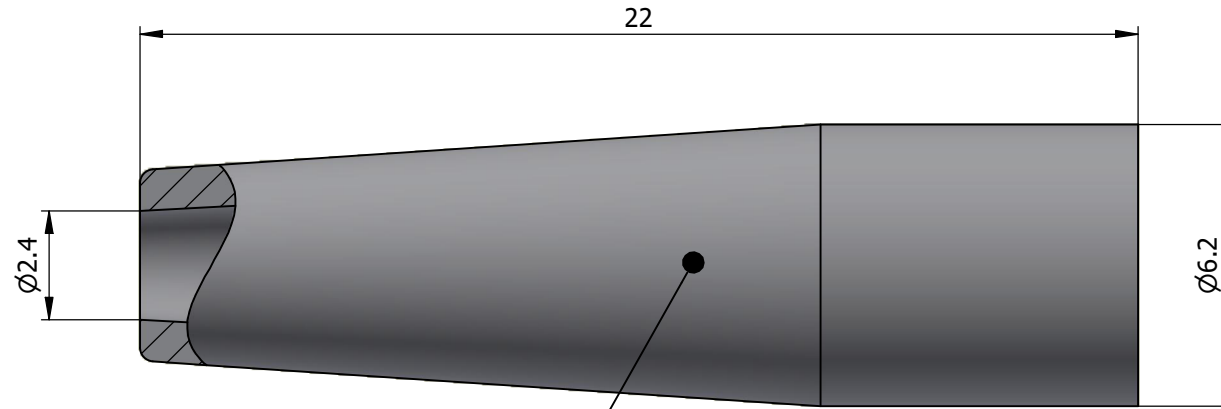

All dimensions are in millimeters (mm)

Color defined in the datasheet

All additional information are documented on the datasheet (See below link or QR Code)
www.lemo.com/pdf/GMB.00.025.DS.pdf

Datasheet

Bend relief, for cable Ø2.5min.-Ø2.8max.