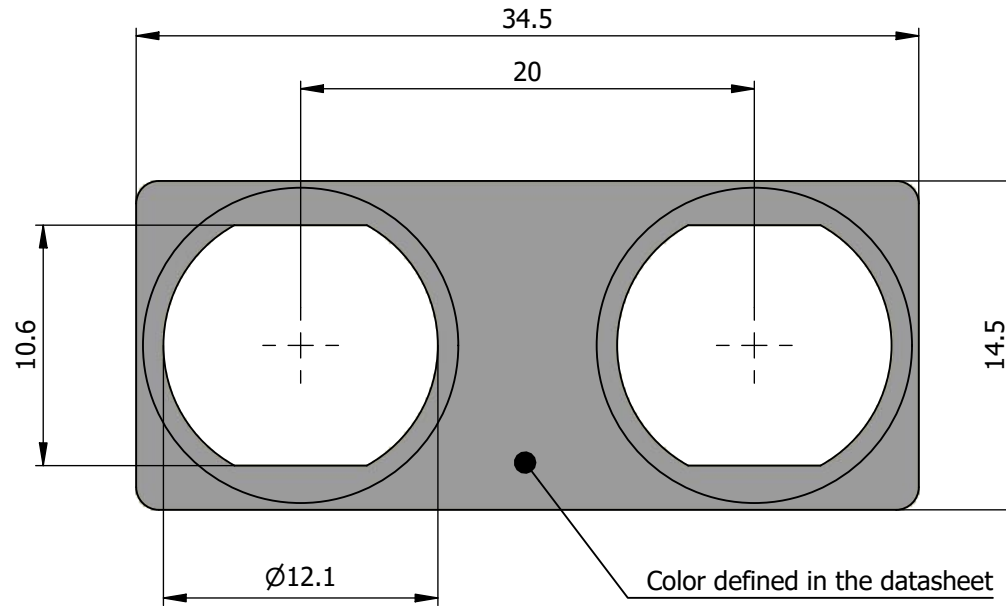

All dimensions are in millimeters (mm)

All additional information are documented on the datasheet (See below link or QR Code)
www.lemo.com/pdf/GRC.1B.260.HS.pdf

Datasheet

Double panel washers

Series 1B

LEMO SA
 Chemin des Champs-Courbes 28
 1024 Ecublens - SWITZERLAND