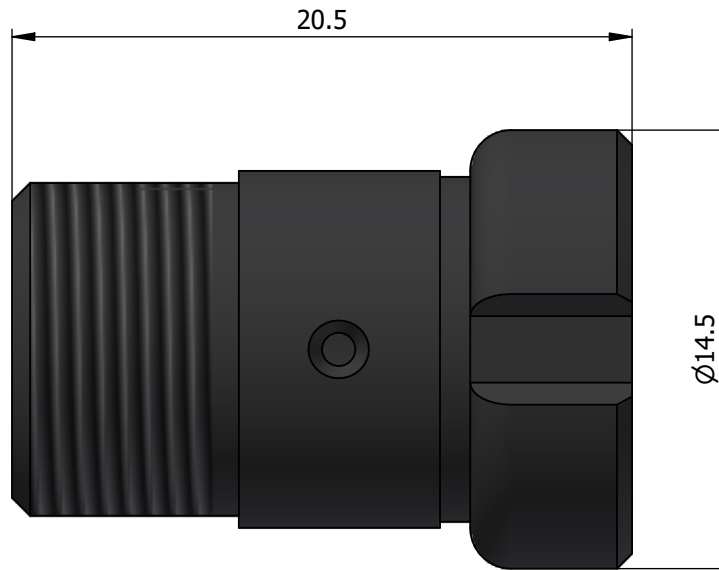

All dimensions are in millimeters (mm)

All additional information are documented on the datasheet (See below link or QR Code)
www.lemo.com/pdf/MAN.840.RNG.pdf

Datasheet

Kit collet type T + clamping nut, for cable $\phi 3 - \phi 4$
 Series MP