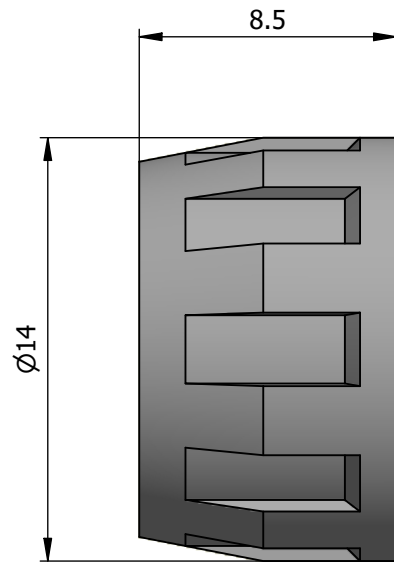

All dimensions are in millimeters (mm)

All additional information are documented on the datasheet (See below link or QR Code)
www.lemo.com/pdf/MAN.840.RNG.pdf

Datasheet

Kit collet type T + clamping nut, for cable $\phi 3 - \phi 4$
 Series MP