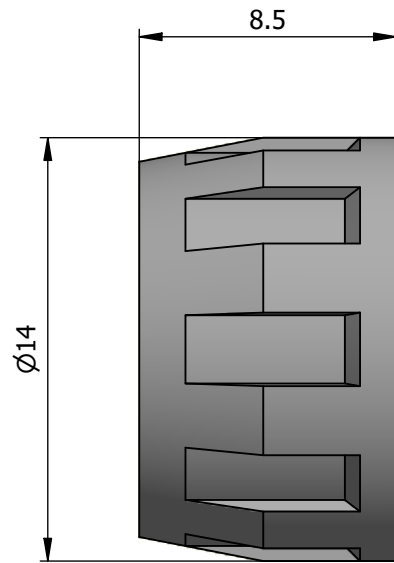

All dimensions are in millimeters (mm)

All additional information are documented on the datasheet (See below link or QR Code)
www.lemo.com/pdf/MAN.860.RNG.pdf

Datasheet

Kit collet type T + clamping nut, for cable $\phi 5 - \phi 6$
 Series MP