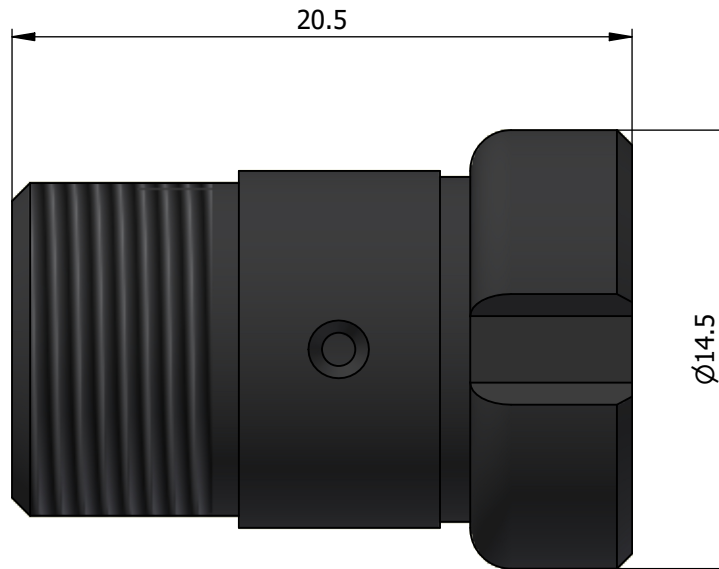

All dimensions are in millimeters (mm)

All additional information are documented on the datasheet (See below link or QR Code)
www.lemo.com/pdf/MAN.860.RNG.pdf

Datasheet

Kit collet type T + clamping nut, for cable $\phi 5 - \phi 6$
 Series MP