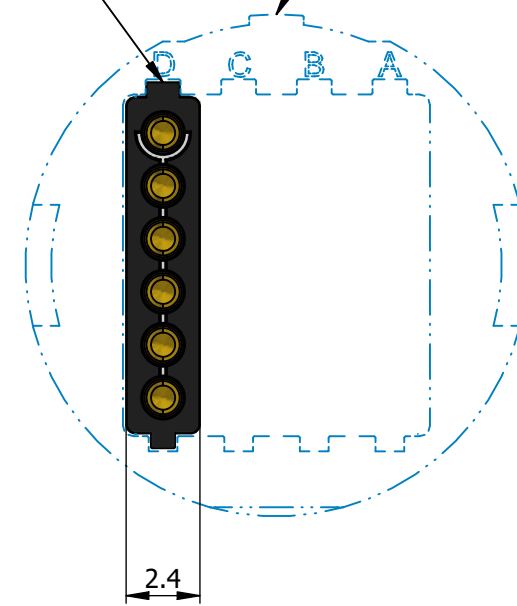

All dimensions are in millimeters (mm)

Large Module Key
(4 Position : D, C, B, A)

Insulator Key

All additional information are documented on the datasheet (See below link or QR Code)
www.lemo.com/pdf/MOM.M06.ZLA1.pdf

Datasheet

Male simple module - 6xØ0.7 contacts solder

Series MP

LEMO SA
 Chemin des Champs-Courbes 28
 1024 Ecublens - SWITZERLAND

Tel. (+41) 21 695 16 00
 email : info@lemo.com
 www.lemo.com

CD

Drawn	07.09.2023	MARI/OBAR
Checked	07.09.2023	OBAR
Modified	00	07.09.2023/MARI
DO NOT SCALE DRAWING		