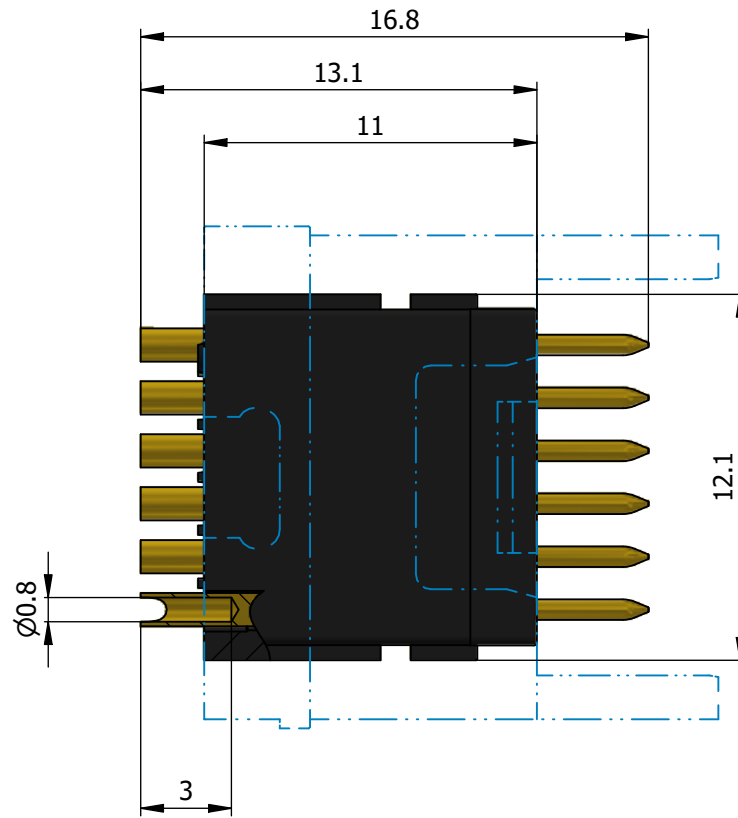

All dimensions are in millimeters (mm)

Large Module Key
(4 Position : D, C, B, A)

Insulator Key

All additional information are documented on the datasheet (See below link or QR Code)
www.lemo.com/pdf/MOM.M06.ZLA1.pdf

Datasheet

Male simple module - 6xØ0.7 contacts solder

Series MP

LEMO SA
 Chemin des Champs-Courbes 28
 1024 Ecublens - SWITZERLAND

Tel. (+41) 21 695 16 00
 email : info@lemo.com
 www.lemo.com

CD

Drawn	07.09.2023	MARI/OBAR
Checked	07.09.2023	OBAR
Modified	00	07.09.2023/MARI
DO NOT SCALE DRAWING		