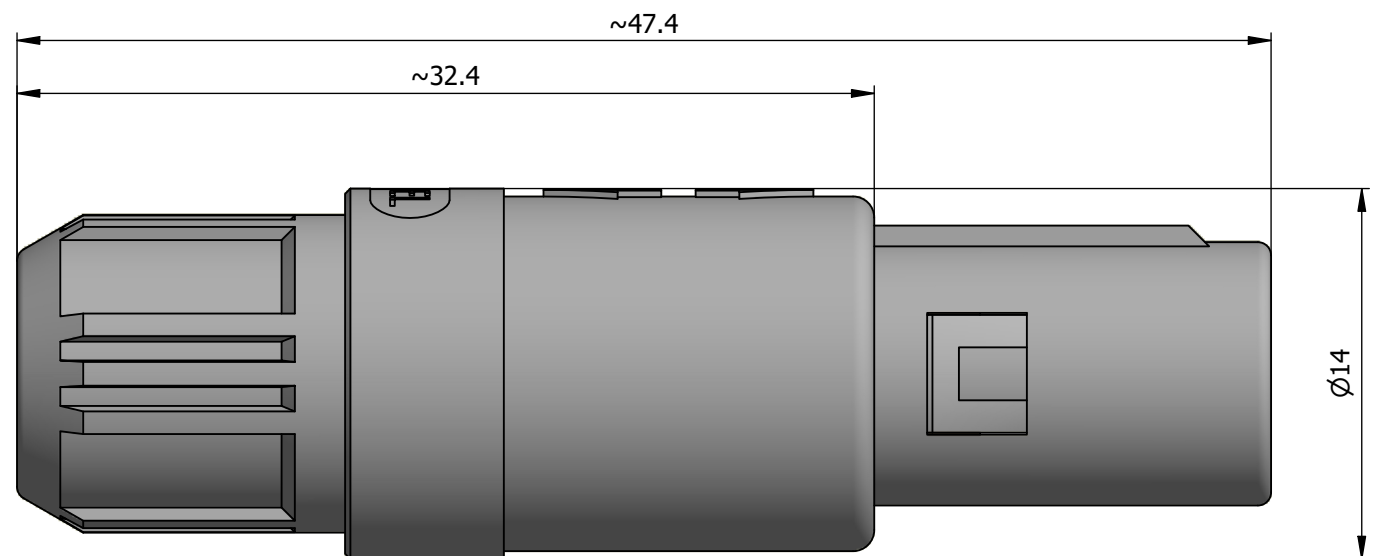

All dimensions are in millimeters (mm)

Alignment Key
Front View

Insert Configuration
Rear View

1)

Note:

1) This picture is generic and for illustrative purposes only, and may show different keying, materials, colour, finish, and contact configuration. Minor shape or feature variations to actual item may be present.

All additional information are documented on the datasheet (See below link or QR Code)
www.lemo.com/pdf/PAA.M0.7GL.CC65N.pdf

Model	Alignment Key	Insert Config.	Housing Insulator	Contact Collet Type	Cable Ø	Collet Nut Color Variant
PAA	.M0	.7GL	.CC65N			