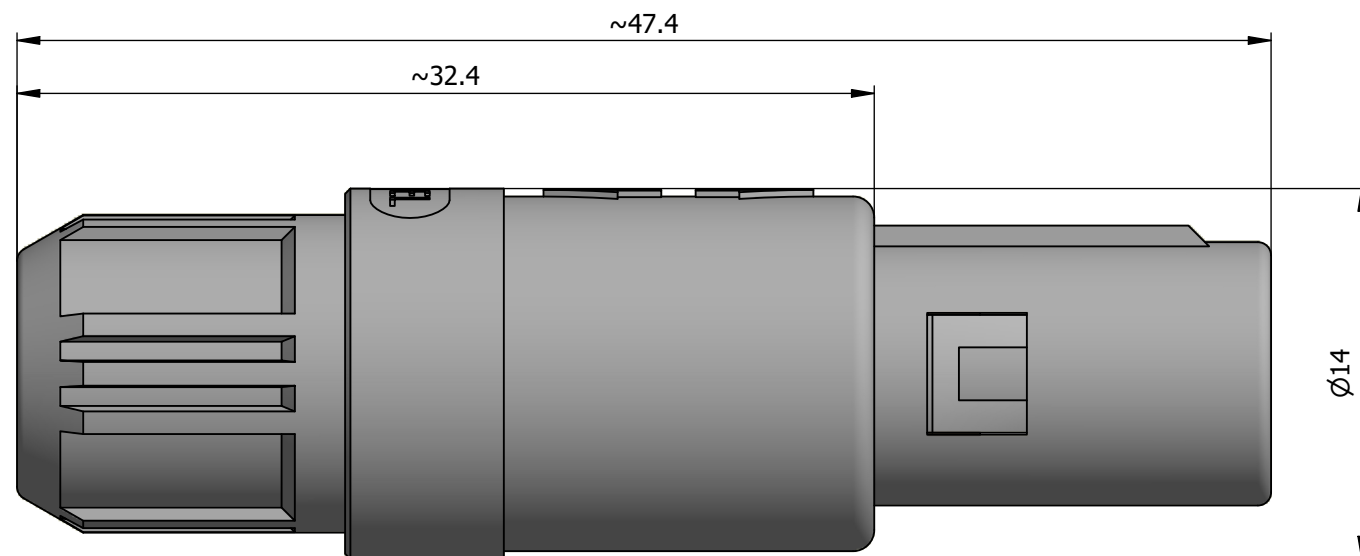

All dimensions are in millimeters (mm)

Alignment Key
Front View

Insert Configuration
Rear View

1)

Note:

1) This picture is generic and for illustrative purposes only, and may show different keying, materials, colour, finish, and contact configuration. Minor shape or feature variations to actual item may be present.

All additional information are documented on the datasheet (See below link or QR Code)
www.lemo.com/pdf/PAB.M1.0GL.AC52G.pdf

Model	Alignment Key	Insert Config.	Housing Insulator	Contact Collet Type	Cable Ø	Collet Nut Color Variant
PAB	.M1	.0GL	.AC52G			