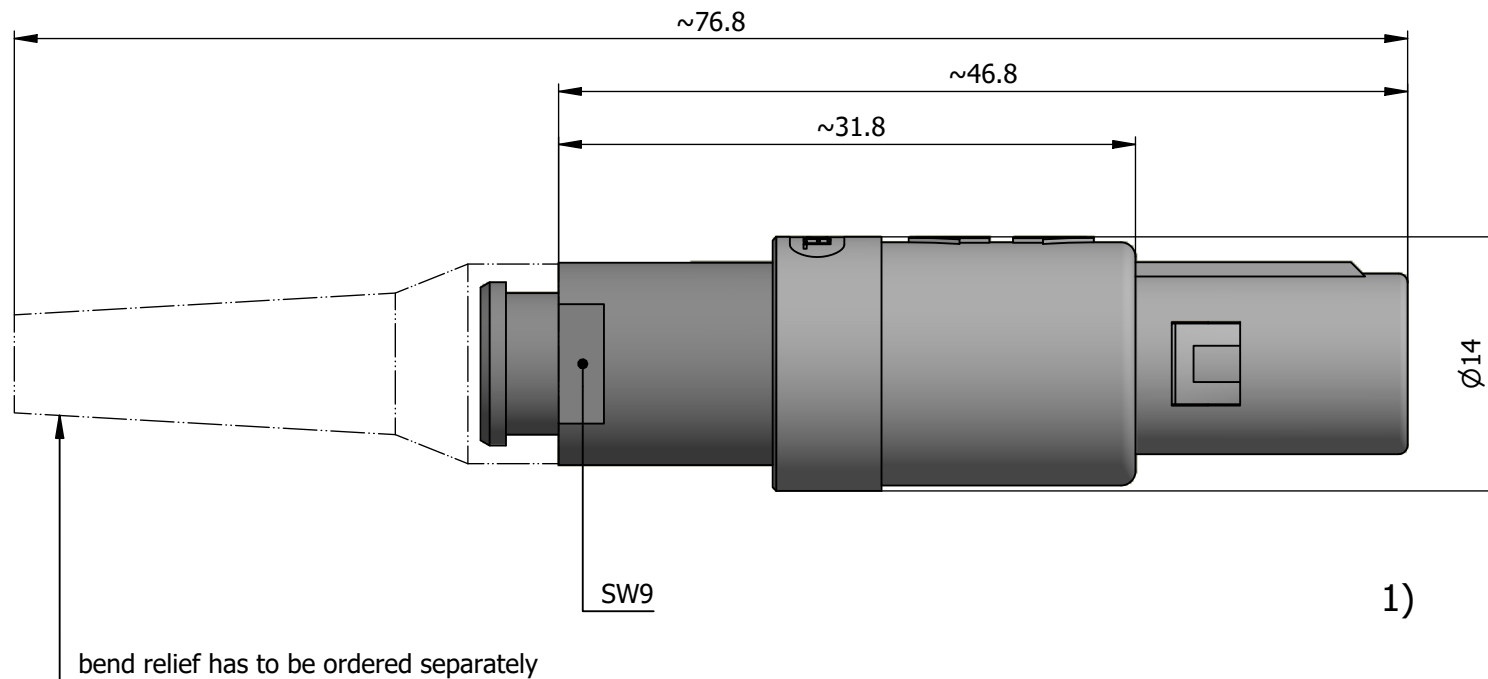

All dimensions are in millimeters (mm)

Alignment Key
Front View

Insert Configuration
Rear View

Note:

1) This picture is generic and for illustrative purposes only, and may show different keying, materials, colour, finish, and contact configuration. Minor shape or feature variations to actual item may be present.