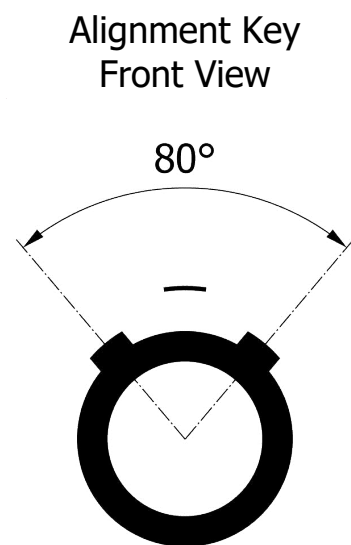

All dimensions are in millimeters (mm)

1)

Note:

1) This picture is generic and for illustrative purposes only, and may show different keying, materials, colour, finish, and contact configuration. Minor shape or feature variations to actual item may be present.

All additional information are documented on the datasheet (See below link or QR Code)
www.lemo.com/pdf/PAC.A0.1GZ.ZC65N.pdf

Model	Alignment Key	Insert Config.	Housing Insulator	Contact Collet Type	Cable Ø	Collet Nut Color Variant
PAC	.A0	.1GZ	.ZC65N			