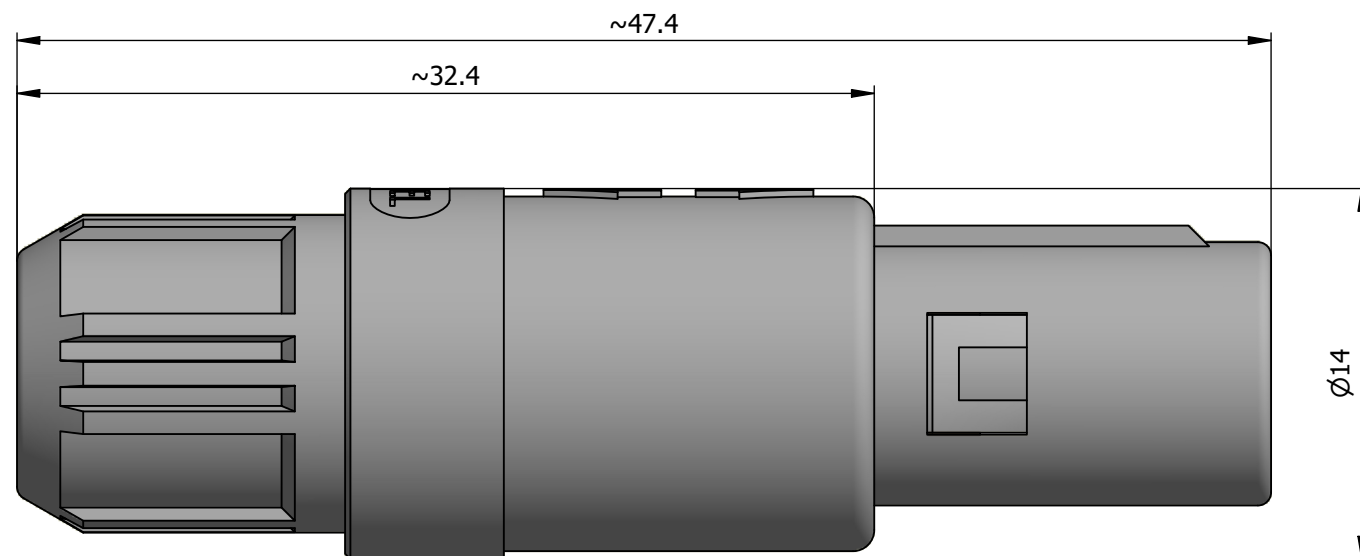

All dimensions are in millimeters (mm)

1)

Note:

1) This picture is generic and for illustrative purposes only, and may show different keying, materials, colour, finish, and contact configuration. Minor shape or feature variations to actual item may be present.

All additional information are documented on the datasheet (See below link or QR Code)
www.lemo.com/pdf/PAC.A0.1GZ.ZC65N.pdf

Model	Alignment Key	Insert Config.	Housing Insulator	Contact Collet Type	Cable Ø	Collet Nut Color Variant
PAC	.A0	.1GZ	.ZC65N			