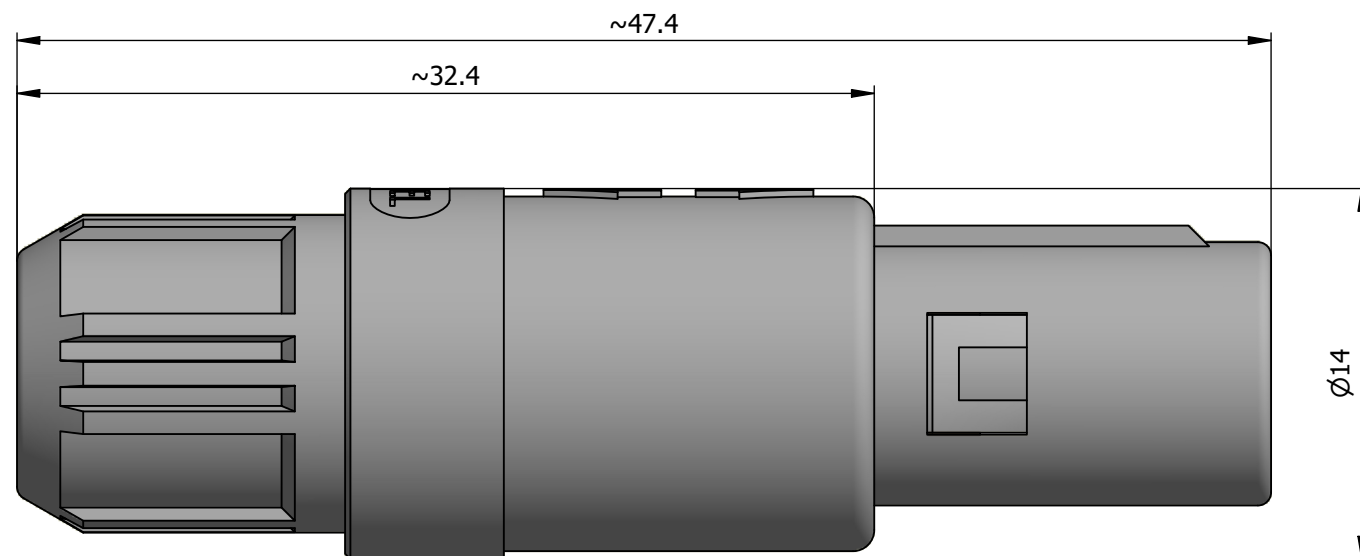

All dimensions are in millimeters (mm)

1)

Note:

1) This picture is generic and for illustrative purposes only, and may show different keying, materials, colour, finish, and contact configuration. Minor shape or feature variations to actual item may be present.

All additional information are documented on the datasheet (See below link or QR Code)
www.lemo.com/pdf/PAC.M0.7NL.AC52N.pdf

| | | | | | | |
|-------|---------------|----------------|-------------------|---------------------|---------|--------------------------|
| Model | Alignment Key | Insert Config. | Housing Insulator | Contact Collet Type | Cable Ø | Collet Nut Color Variant |
| PAC | .M0 | .7NL | .AC52N | | | |