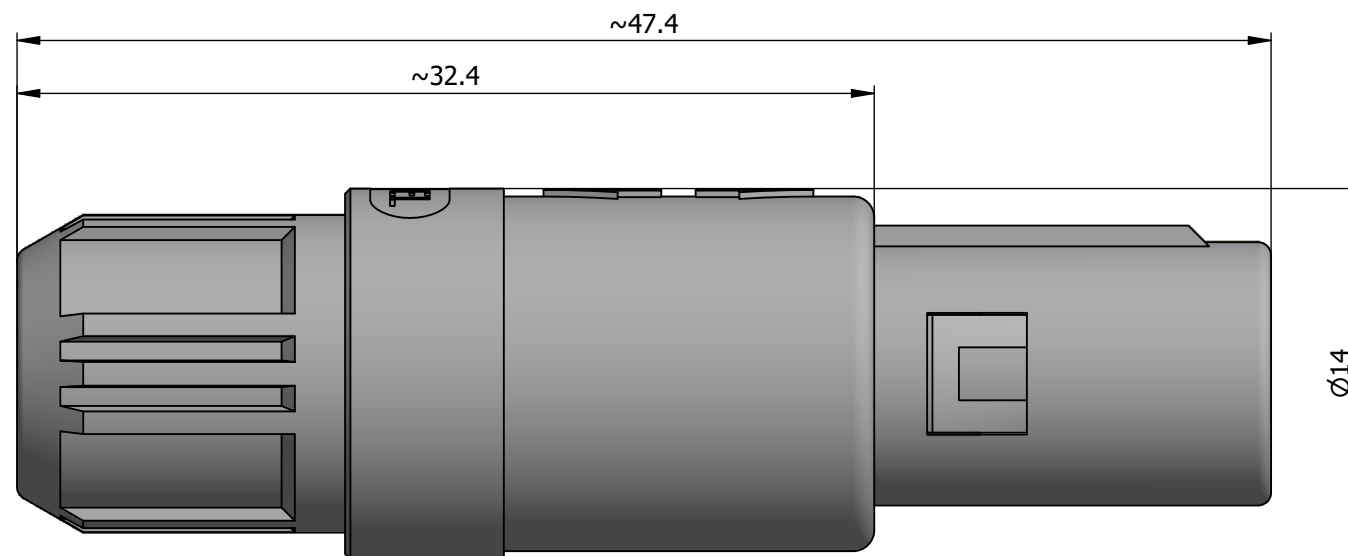

All dimensions are in millimeters (mm)

Alignment Key  
Front View

Insert Configuration  
Rear View

1)

**Note:**

1) This picture is generic and for illustrative purposes only, and may show different keying, materials, colour, finish, and contact configuration. Minor shape or feature variations to actual item may be present.

All additional information are documented on the datasheet (See below link or QR Code)  
[www.lemo.com/pdf/PAG.A0.1GZ.ZC65G.pdf](http://www.lemo.com/pdf/PAG.A0.1GZ.ZC65G.pdf)

Model Alignment Key Insert Config. Housing Insulator Contact Collet Type Cable Ø Collet Nut Color Variant  
**PAG.A0.1GZ.ZC65G**