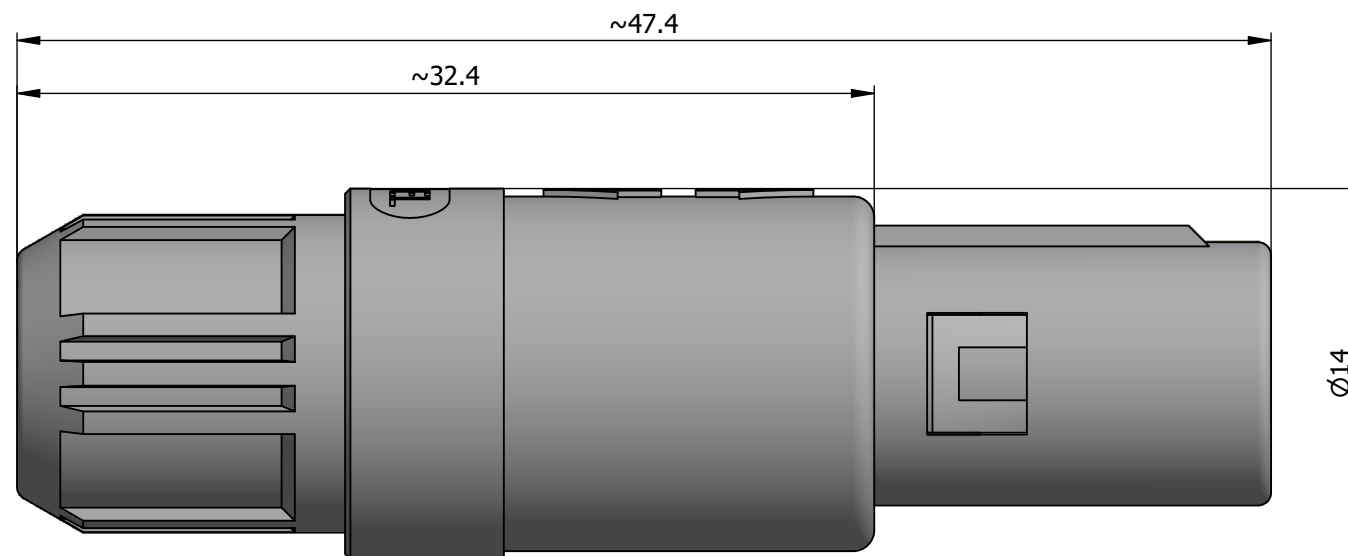

All dimensions are in millimeters (mm)

Alignment Key
Front View

Insert Configuration
Rear View

1)

Note:

1) This picture is generic and for illustrative purposes only, and may show different keying, materials, colour, finish, and contact configuration. Minor shape or feature variations to actual item may be present.

All additional information are documented on the datasheet (See below link or QR Code)
www.lemo.com/pdf/PAG.A0.1GZ.ZC65J.pdf

Model	Alignment Key	Insert Config.	Housing Insulator	Contact Collet Type	Cable Ø	Collet Nut Color Variant
PAG	.A0	.1GZ	.ZC65J			