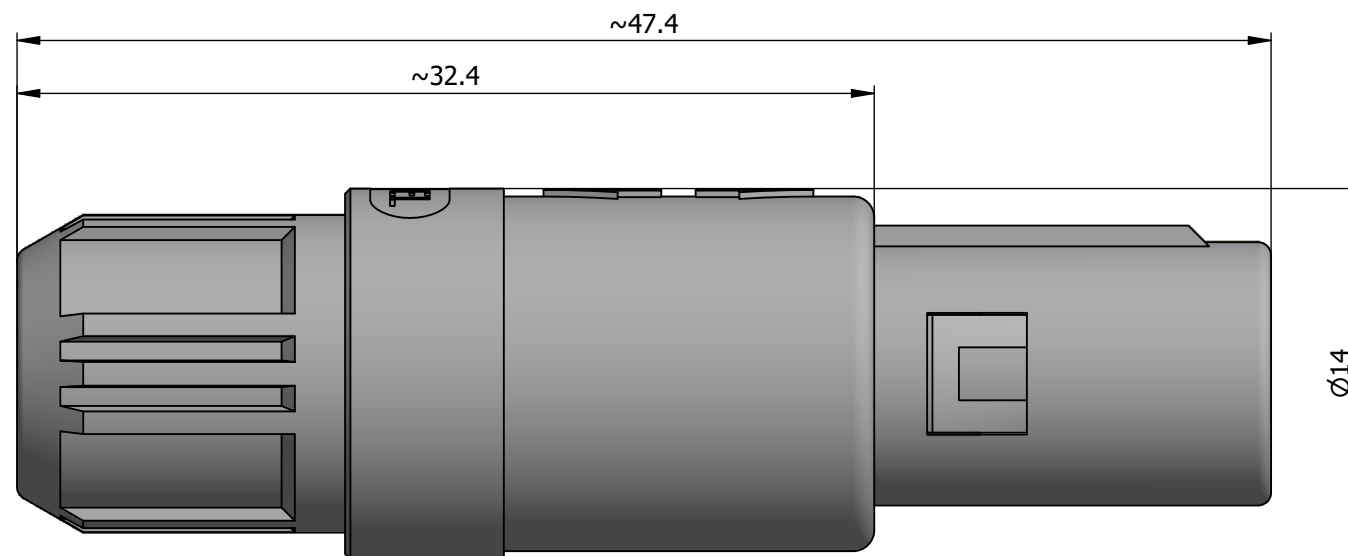

All dimensions are in millimeters (mm)

Alignment Key
Front View

Insert Configuration
Rear View

1)

Note:

1) This picture is generic and for illustrative purposes only, and may show different keying, materials, colour, finish, and contact configuration. Minor shape or feature variations to actual item may be present.

All additional information are documented on the datasheet (See below link or QR Code)
www.lemo.com/pdf/PAG.A0.1GZ.ZC65R.pdf

Model Alignment Key Insert Config. Housing Insulator Contact Collet Type Cable Ø Collet Nut Color Variant
PAG.A0.1GZ.ZC65R