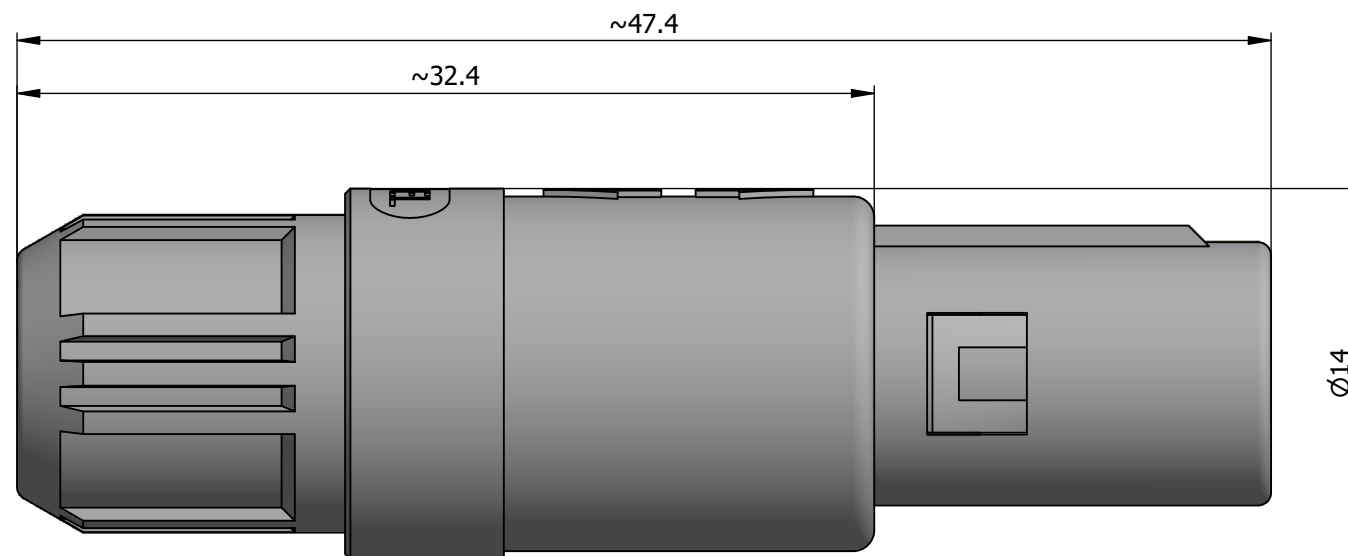

All dimensions are in millimeters (mm)

Alignment Key
Front View

Insert Configuration
Rear View

1)

Note:

1) This picture is generic and for illustrative purposes only, and may show different keying, materials, colour, finish, and contact configuration. Minor shape or feature variations to actual item may be present.

All additional information are documented on the datasheet (See below link or QR Code)
www.lemo.com/pdf/PAG.M0.4GL.AC52G.pdf

Model	Alignment Key	Insert Config.	Housing Insulator	Contact Collet Type	Cable Ø	Collet Nut Color Variant
PAG	M0	4GL	AC52G			