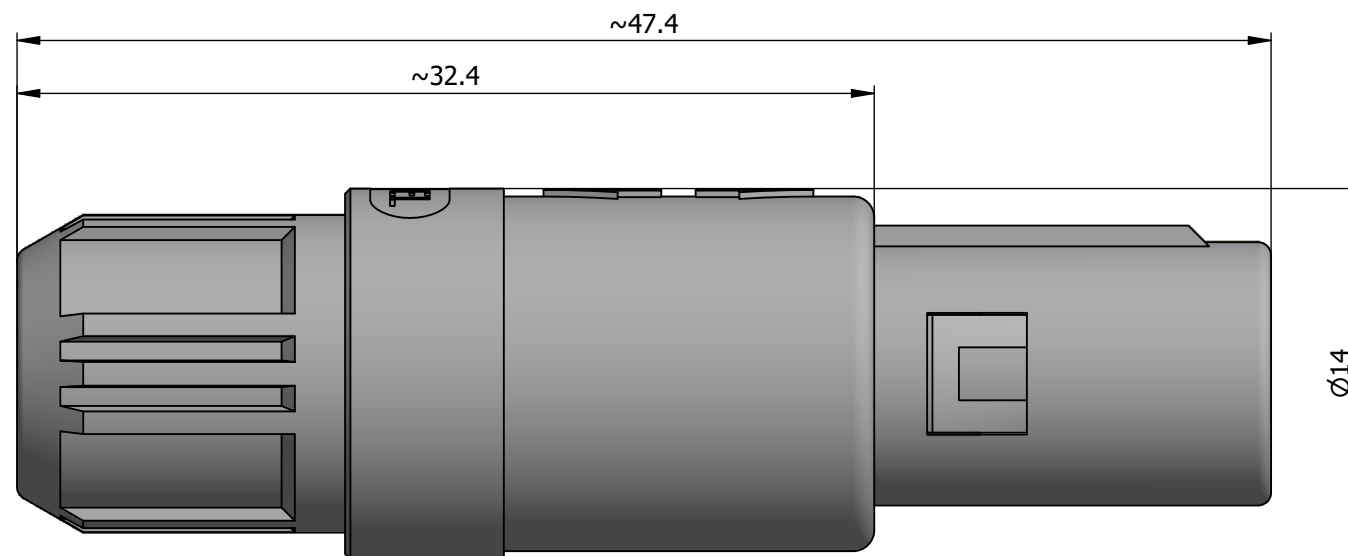

All dimensions are in millimeters (mm)

Alignment Key
Front View

Insert Configuration
Rear View

1)

Note:

1) This picture is generic and for illustrative purposes only, and may show different keying, materials, colour, finish, and contact configuration. Minor shape or feature variations to actual item may be present.

All additional information are documented on the datasheet (See below link or QR Code)
www.lemo.com/pdf/PAG.M0.6GL.AC20A.pdf

Model	Alignment Key	Insert Config.	Housing Insulator	Contact Collet Type	Cable Ø	Collet Nut Color Variant
PAG	M0	6GL	AC20A			