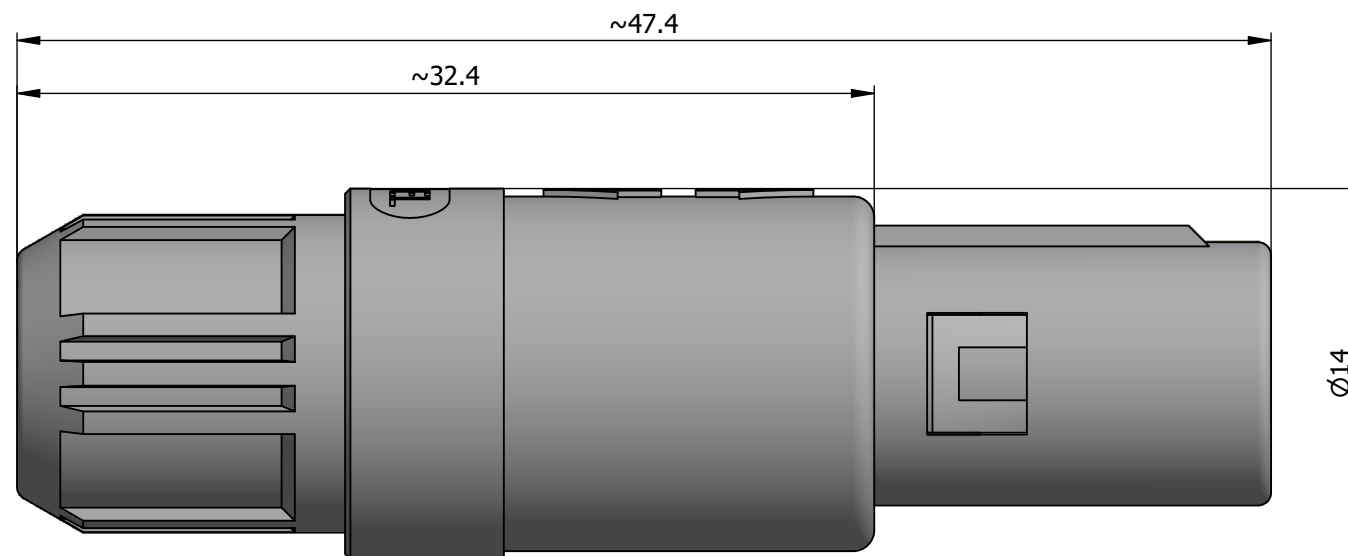

All dimensions are in millimeters (mm)

Alignment Key
Front View

Insert Configuration
Rear View

1)

Note:

1) This picture is generic and for illustrative purposes only, and may show different keying, materials, colour, finish, and contact configuration. Minor shape or feature variations to actual item may be present.

All additional information are documented on the datasheet (See below link or QR Code)
www.lemo.com/pdf/PAG.M0.9GL.AC65G.pdf

Model Alignment Key Insert Config. Housing Insulator Contact Collet Type Cable Ø Collet Nut Color Variant
PAG.M0.9GL.AC65G