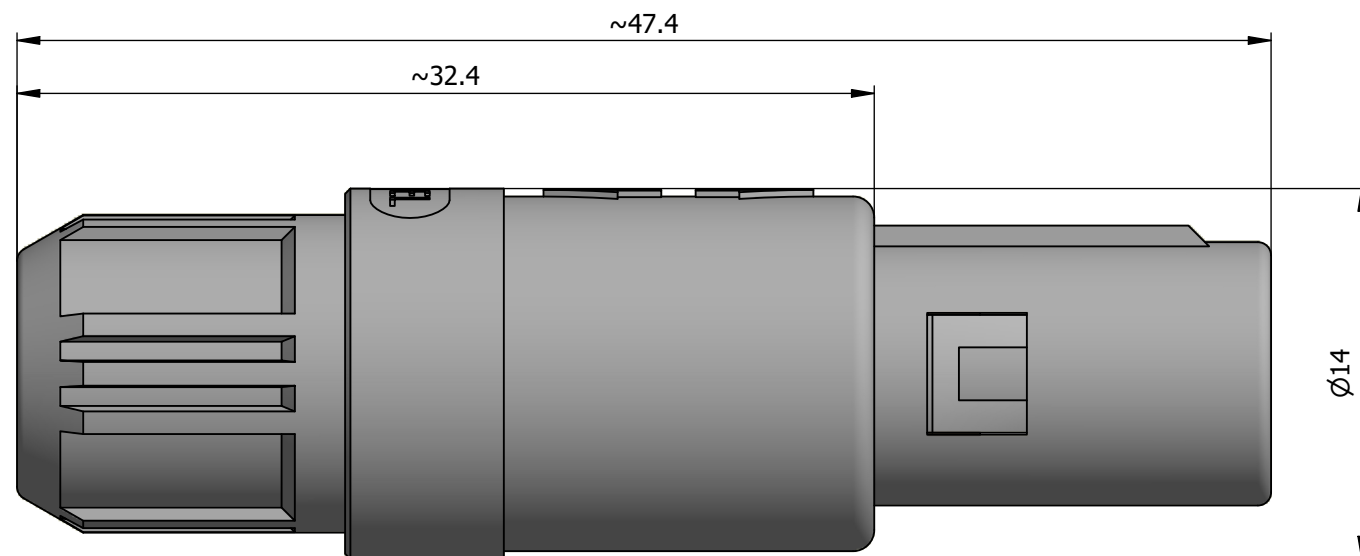

All dimensions are in millimeters (mm)

Alignment Key  
Front View

Insert Configuration  
Rear View

1)

**Note:**

1) This picture is generic and for illustrative purposes only, and may show different keying, materials, colour, finish, and contact configuration. Minor shape or feature variations to actual item may be present.

All additional information are documented on the datasheet (See below link or QR Code)  
[www.lemo.com/pdf/PAJ.M1.4GL.LC39N.pdf](http://www.lemo.com/pdf/PAJ.M1.4GL.LC39N.pdf)

Model	Alignment Key	Insert Config.	Housing Insulator	Contact Collet Type	Cable Ø	Collet Nut Color Variant
PAJ	.M1	.4GL	.LC39N			