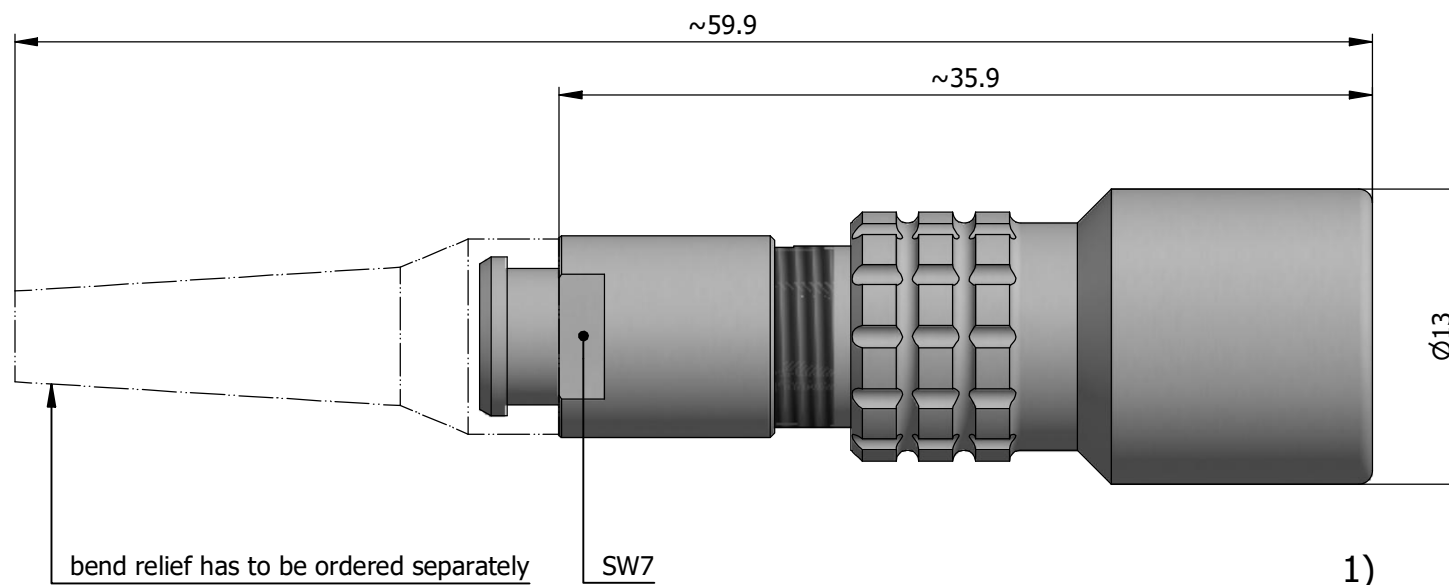

All dimensions are in millimeters (mm)

Alignment Key
Front View

Insert Configuration
Rear View

Note:

1) This picture is generic and for illustrative purposes only, and may show different keying, materials, colour, finish, and contact configuration. Minor shape or feature variations to actual item may be present.

All additional information are documented on the datasheet (See below link or QR Code)
www.lemo.com/pdf/PCA.0E.304.CLLC30Z.pdf

Model	Series	Insert Config.	Housing	Insulator	Contact	Collet Type	Cable Ø	Variant
PCA	0E	304	CLLC	30Z				