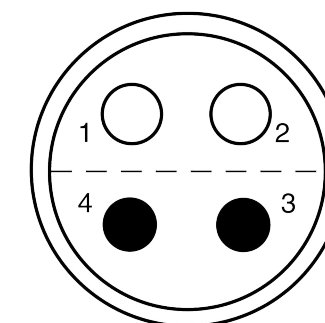

All dimensions are in millimeters (mm)

Alignment Key
Front View

Insert Configuration
Rear View

Note:

1) This picture is generic and for illustrative purposes only, and may show different keying, materials, colour, finish, and contact configuration. Minor shape or feature variations to actual item may be present.

All additional information are documented on the datasheet (See below link or QR Code)
www.lemo.com/pdf/PCA.0E.304.CLLC30Z.pdf

Model	Series	Insert Config.	Housing	Insulator	Contact	Collet Type	Cable Ø	Variant
PCA	0E	304	CLLC	30Z				