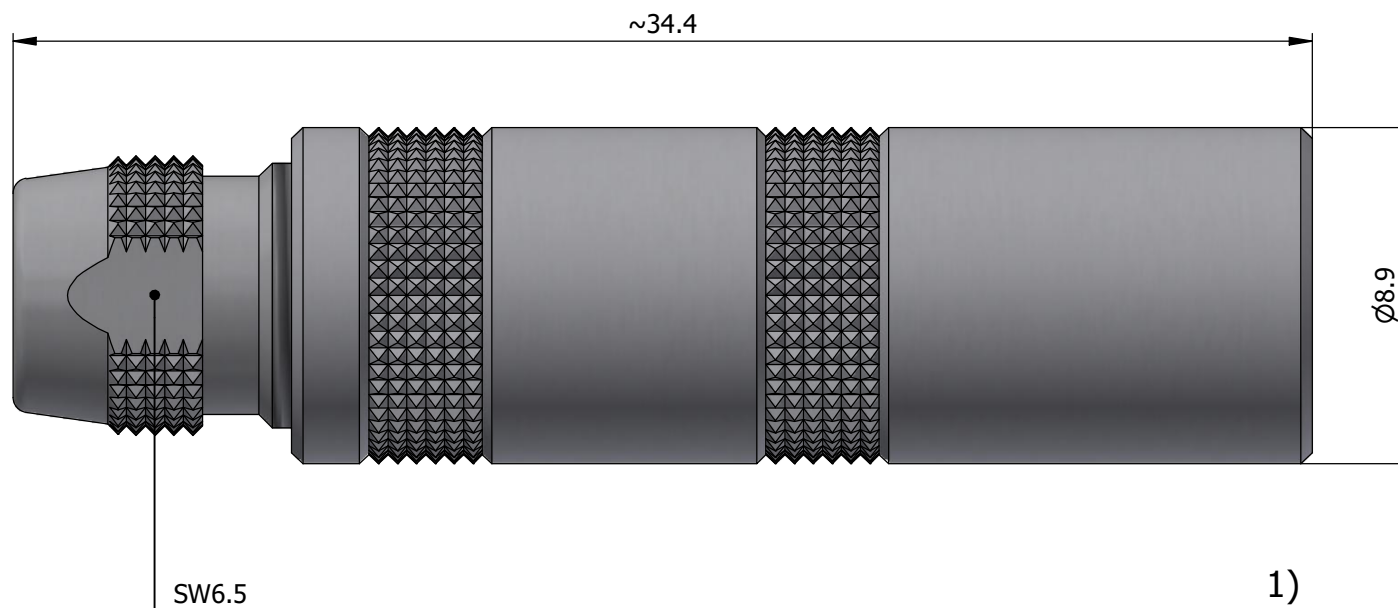

All dimensions are in millimeters (mm)

Alignment Key  
Front View

Insert Configuration  
Rear View

**Note:**

1) This picture is generic and for illustrative purposes only, and may show different keying, materials, colour, finish, and contact configuration. Minor shape or feature variations to actual item may be present.

All additional information are documented on the datasheet (See below link or QR Code)  
[www.lemo.com/pdf/PCA.0S.302.CLLC44.pdf](http://www.lemo.com/pdf/PCA.0S.302.CLLC44.pdf)

Model	Series	Insert Config.	Housing	Insulator	Contact	Collet Type	Cable Ø	Variant
PCA	0S	302	CLLC	44				