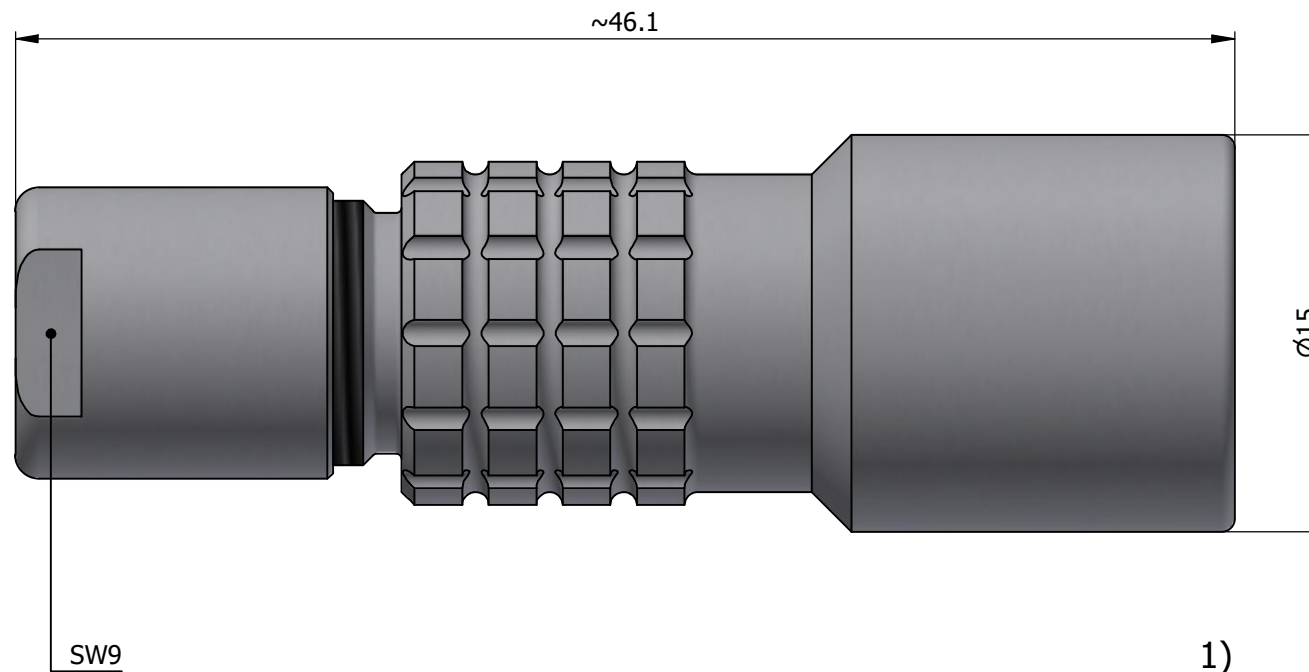

All dimensions are in millimeters (mm)

Alignment Key
Front View

Insert Configuration
Rear View

Note:

1) This picture is generic and for illustrative purposes only, and may show different keying, materials, colour, finish, and contact configuration. Minor shape or feature variations to actual item may be present.

All additional information are documented on the datasheet (See below link or QR Code)
www.lemo.com/pdf/PCA.1E.250.CLLC25.pdf

Model	Series	Insert Config.	Housing	Insulator	Contact	Collet Type	Cable Ø	Variant
PCA	1E	250	CLLC	25				