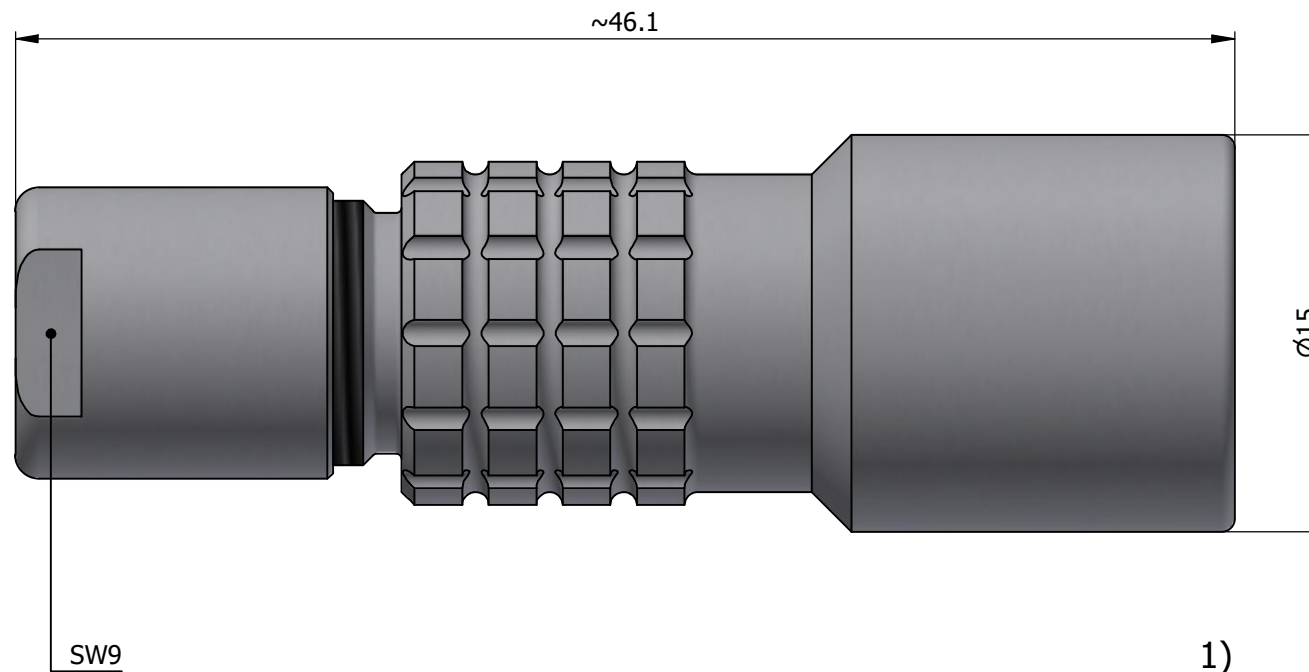

All dimensions are in millimeters (mm)

Alignment Key  
Front View

Insert Configuration  
Rear View

**Note:**

1) This picture is generic and for illustrative purposes only, and may show different keying, materials, colour, finish, and contact configuration. Minor shape or feature variations to actual item may be present.

All additional information are documented on the datasheet (See below link or QR Code)  
[www.lemo.com/pdf/PCA.1E.250.CLLC35.pdf](http://www.lemo.com/pdf/PCA.1E.250.CLLC35.pdf)

Model	Series	Insert Config.	Housing	Insulator	Contact	Collet Type	Cable Ø	Variant
PCA	1E	250	CLLC	35				