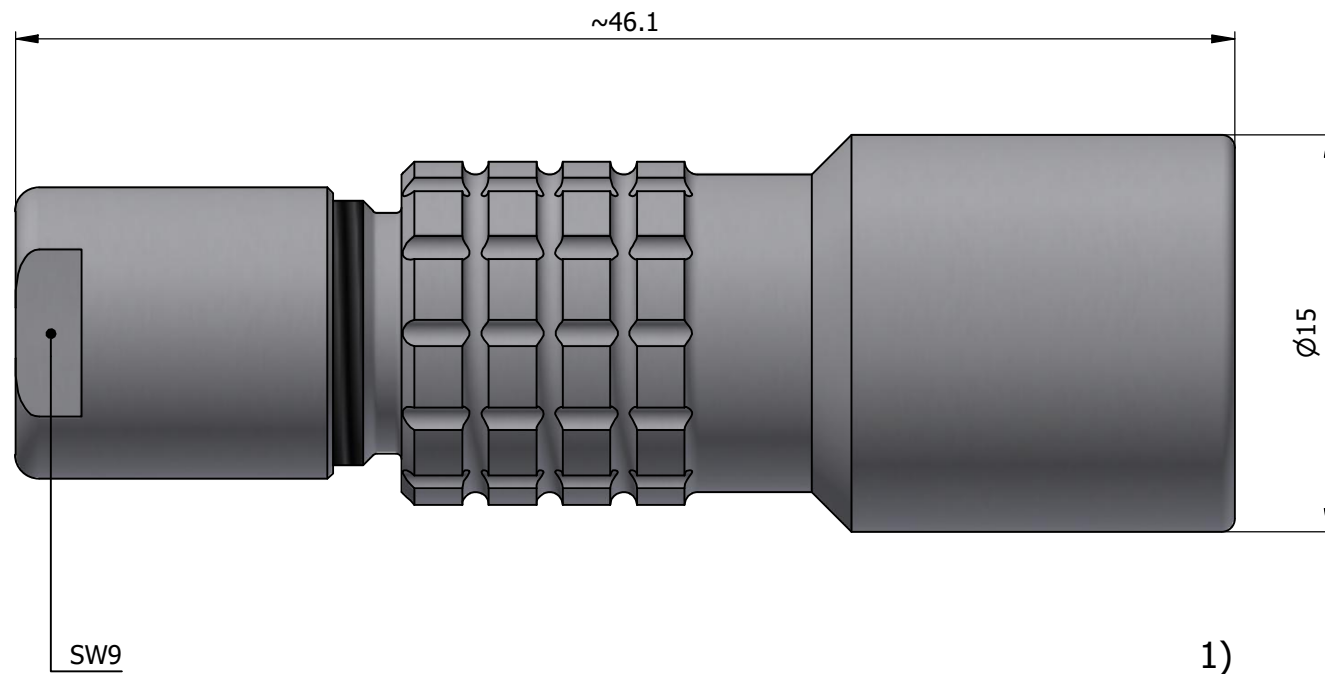

All dimensions are in millimeters (mm)

Alignment Key
Front View

Insert Configuration
Rear View

Note:

1) This picture is generic and for illustrative purposes only, and may show different keying, materials, colour, finish, and contact configuration. Minor shape or feature variations to actual item may be present.

All additional information are documented on the datasheet (See below link or QR Code)
www.lemo.com/pdf/PCA.1E.250.CLLC50.pdf

Model	Series	Insert Config.	Housing	Insulator	Contact	Collet Type	Cable Ø	Variant
PCA	1E	250	CLLC	50				