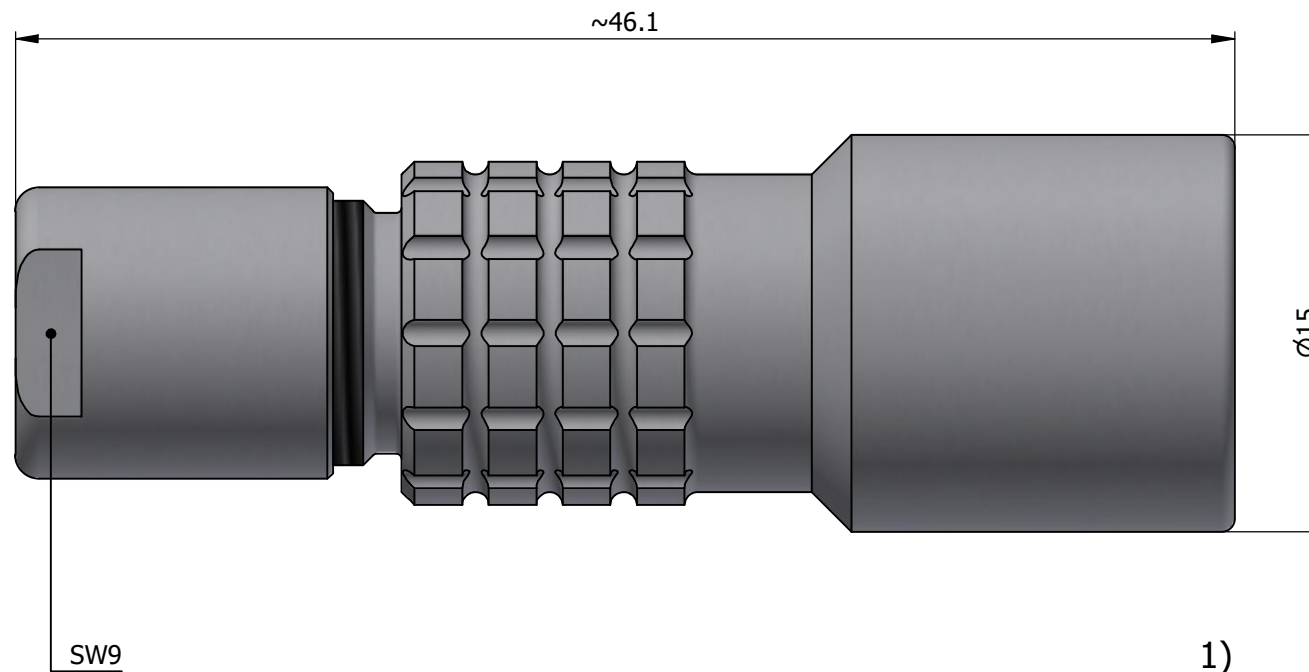

All dimensions are in millimeters (mm)

Alignment Key  
Front View

Insert Configuration  
Rear View

**Note:**

1) This picture is generic and for illustrative purposes only, and may show different keying, materials, colour, finish, and contact configuration. Minor shape or feature variations to actual item may be present.

All additional information are documented on the datasheet (See below link or QR Code)  
[www.lemo.com/pdf/PCA.1E.250.CLLC60.pdf](http://www.lemo.com/pdf/PCA.1E.250.CLLC60.pdf)

Model	Series	Insert Config.	Housing	Insulator	Contact	Collet Type	Cable Ø	Variant
PCA	1E	250	CLLC	60				