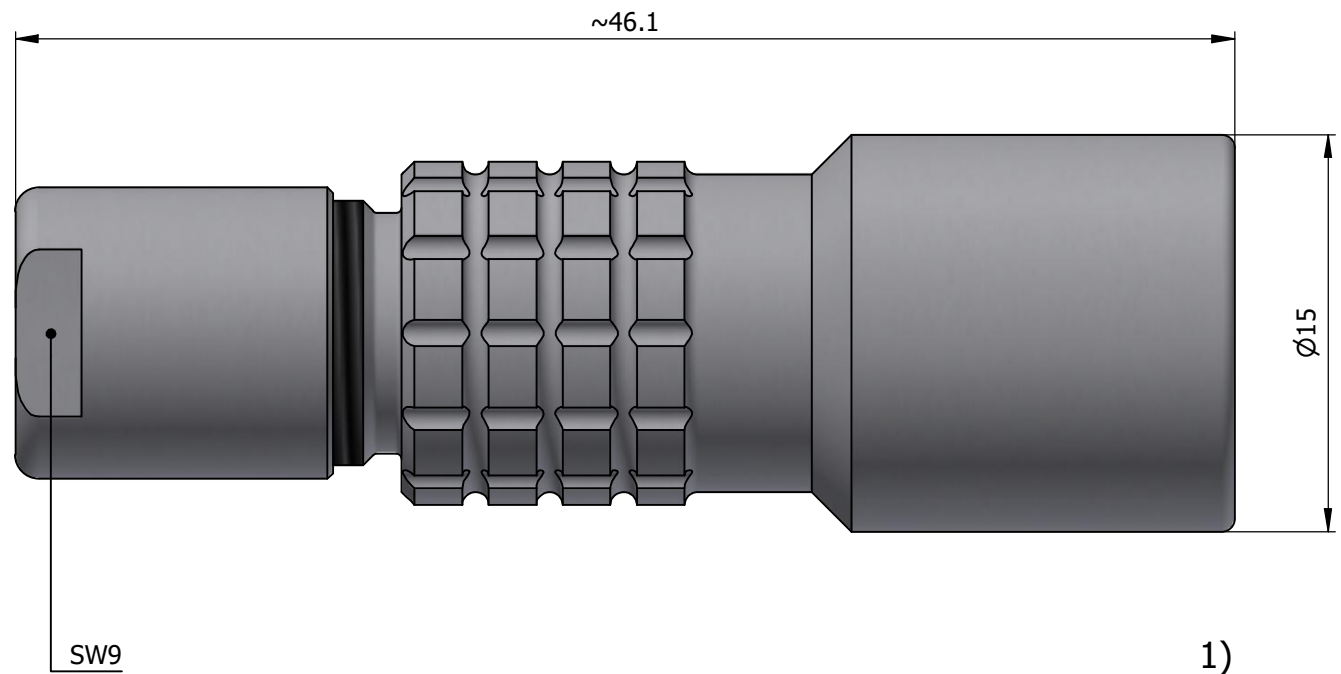

All dimensions are in millimeters (mm)

Alignment Key  
Front View

Insert Configuration  
Rear View

**Note:**

1) This picture is generic and for illustrative purposes only, and may show different keying, materials, colour, finish, and contact configuration. Minor shape or feature variations to actual item may be present.

All additional information are documented on the datasheet (See below link or QR Code)  
[www.lemo.com/pdf/PCA.1E.250.CLLC65.pdf](http://www.lemo.com/pdf/PCA.1E.250.CLLC65.pdf)

Model	Series	Insert Config.	Housing	Insulator	Contact	Collet Type	Cable Ø	Variant
PCA	1E	250	CLLC	65				