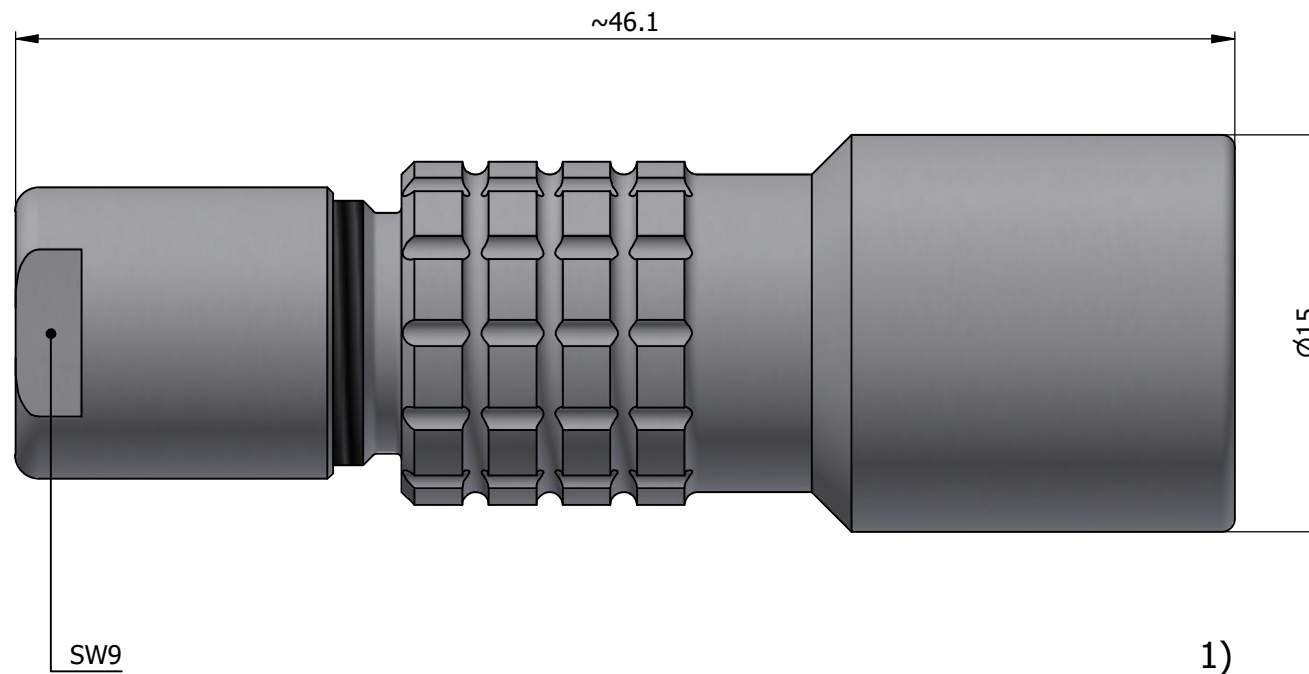

All dimensions are in millimeters (mm)

Alignment Key  
Front View

Insert Configuration  
Rear View

**Note:**

1) This picture is generic and for illustrative purposes only, and may show different keying, materials, colour, finish, and contact configuration. Minor shape or feature variations to actual item may be present.

All additional information are documented on the datasheet (See below link or QR Code)  
[www.lemo.com/pdf/PCA.1E.275.CLLC45.pdf](http://www.lemo.com/pdf/PCA.1E.275.CLLC45.pdf)

|       |        |                |         |           |         |             |         |         |
|-------|--------|----------------|---------|-----------|---------|-------------|---------|---------|
| Model | Series | Insert Config. | Housing | Insulator | Contact | Collet Type | Cable Ø | Variant |
| PCA   | 1E     | 275            | CLLC    | 45        |         |             |         |         |