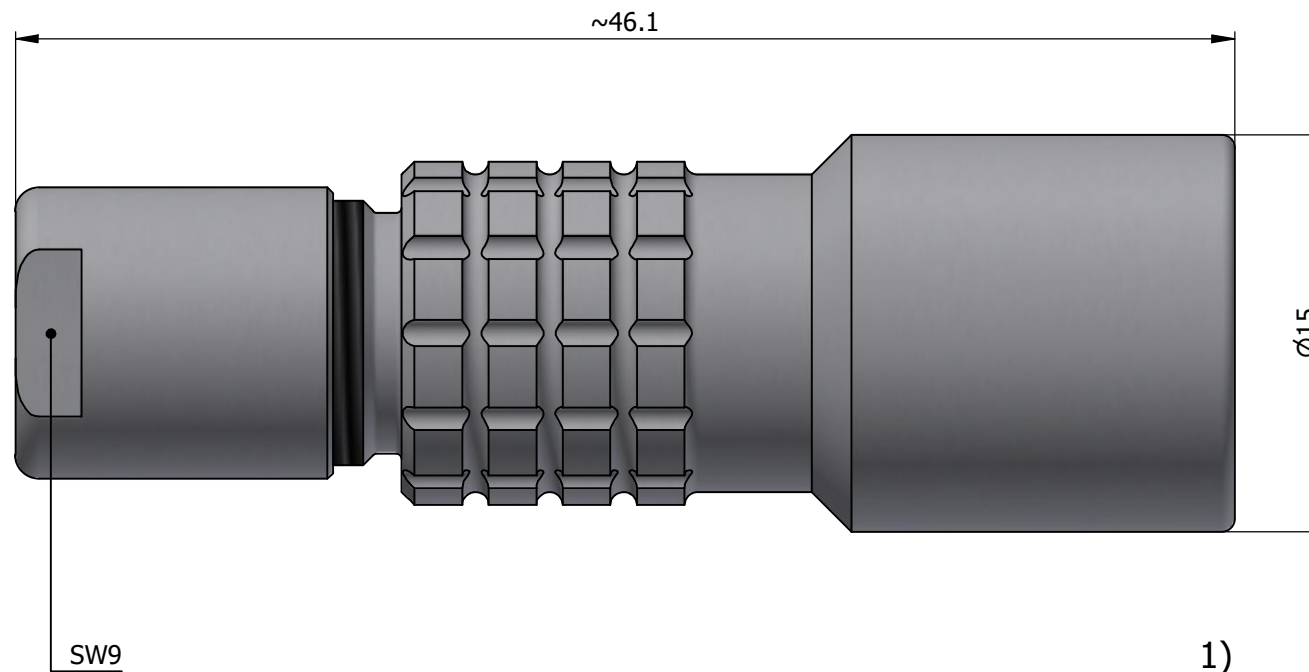

All dimensions are in millimeters (mm)

Alignment Key
Front View

Insert Configuration
Rear View

Note:

1) This picture is generic and for illustrative purposes only, and may show different keying, materials, colour, finish, and contact configuration. Minor shape or feature variations to actual item may be present.

All additional information are documented on the datasheet (See below link or QR Code)
www.lemo.com/pdf/PCA.1E.275.CLLC60.pdf

Model	Series	Insert Config.	Housing	Insulator	Contact	Collet Type	Cable Ø	Variant
PCA	1E	275	CLLC	60				