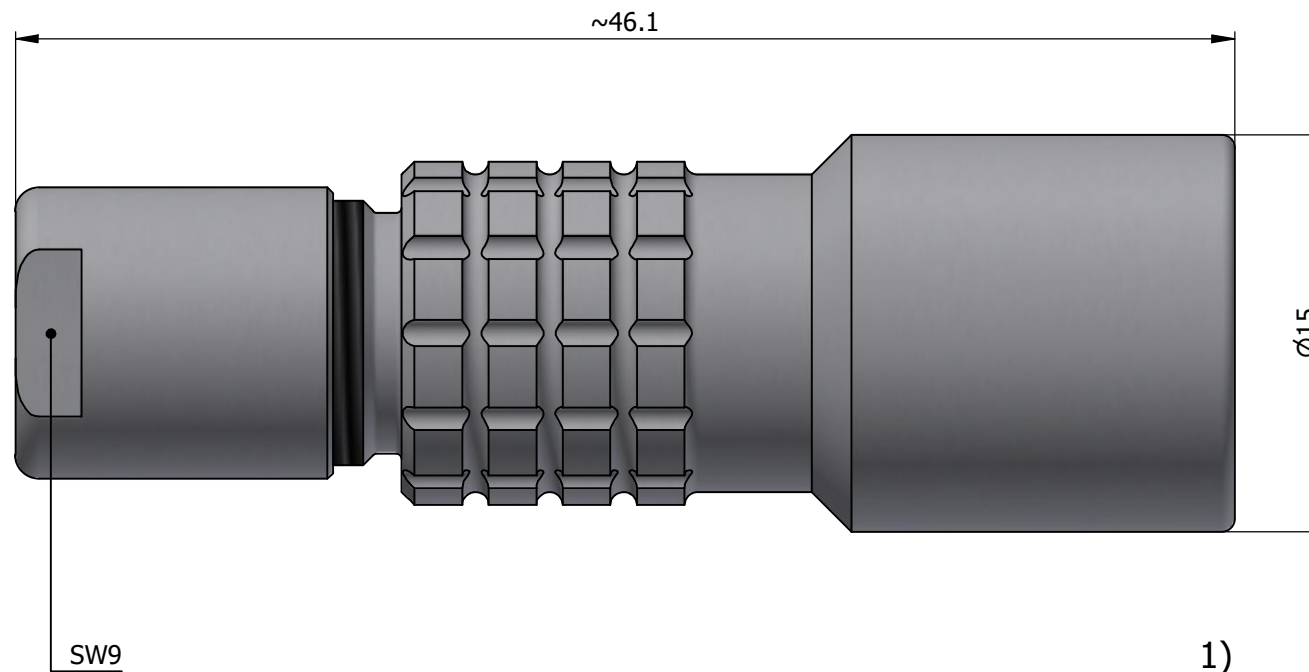

All dimensions are in millimeters (mm)

Alignment Key
Front View

Insert Configuration
Rear View

Note:

1) This picture is generic and for illustrative purposes only, and may show different keying, materials, colour, finish, and contact configuration. Minor shape or feature variations to actual item may be present.

All additional information are documented on the datasheet (See below link or QR Code)
www.lemo.com/pdf/PCA.1E.275.CLLC65.pdf

| | | | | | | | | |
|-------|--------|----------------|---------|-----------|---------|-------------|---------|---------|
| Model | Series | Insert Config. | Housing | Insulator | Contact | Collet Type | Cable Ø | Variant |
| PCA | 1E | 275 | CLLC | 65 | | | | |