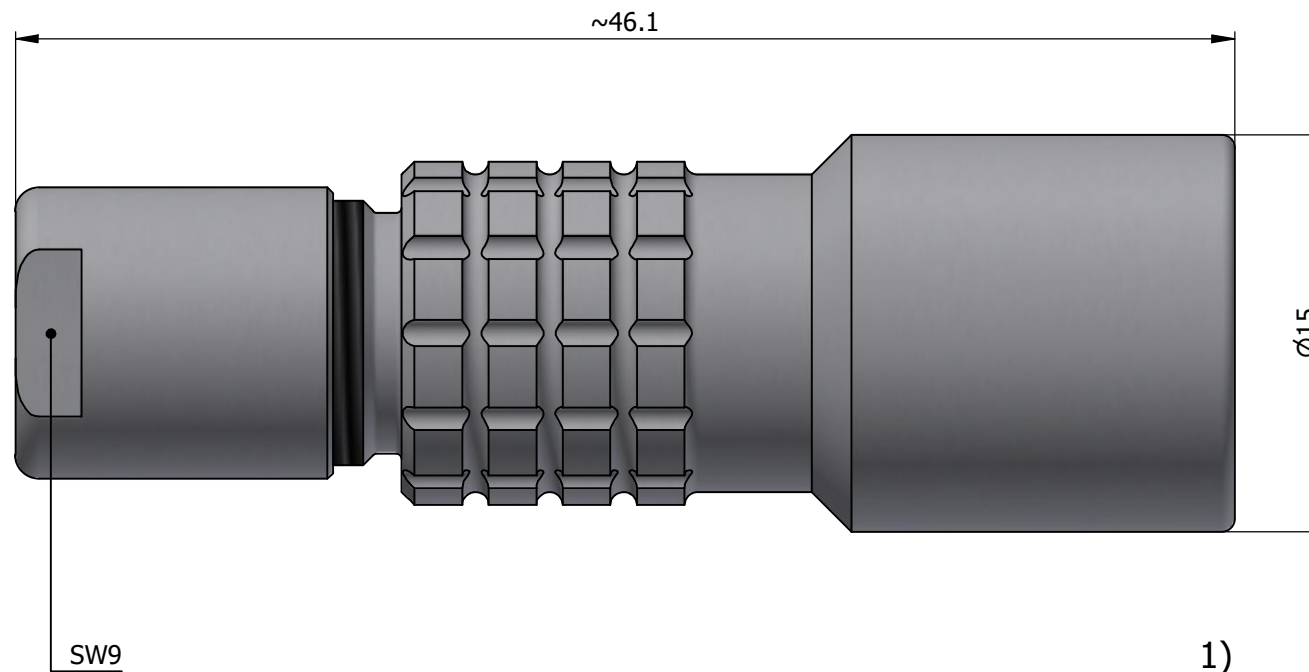

All dimensions are in millimeters (mm)

Alignment Key
Front View

Insert Configuration
Rear View

Note:

1) This picture is generic and for illustrative purposes only, and may show different keying, materials, colour, finish, and contact configuration. Minor shape or feature variations to actual item may be present.

All additional information are documented on the datasheet (See below link or QR Code)
www.lemo.com/pdf/PCA.1E.275.CTLC65.pdf

Model	Series	Insert Config.	Housing	Insulator	Contact	Collet Type	Cable Ø	Variant
PCA	1E	275	CTLC	65				