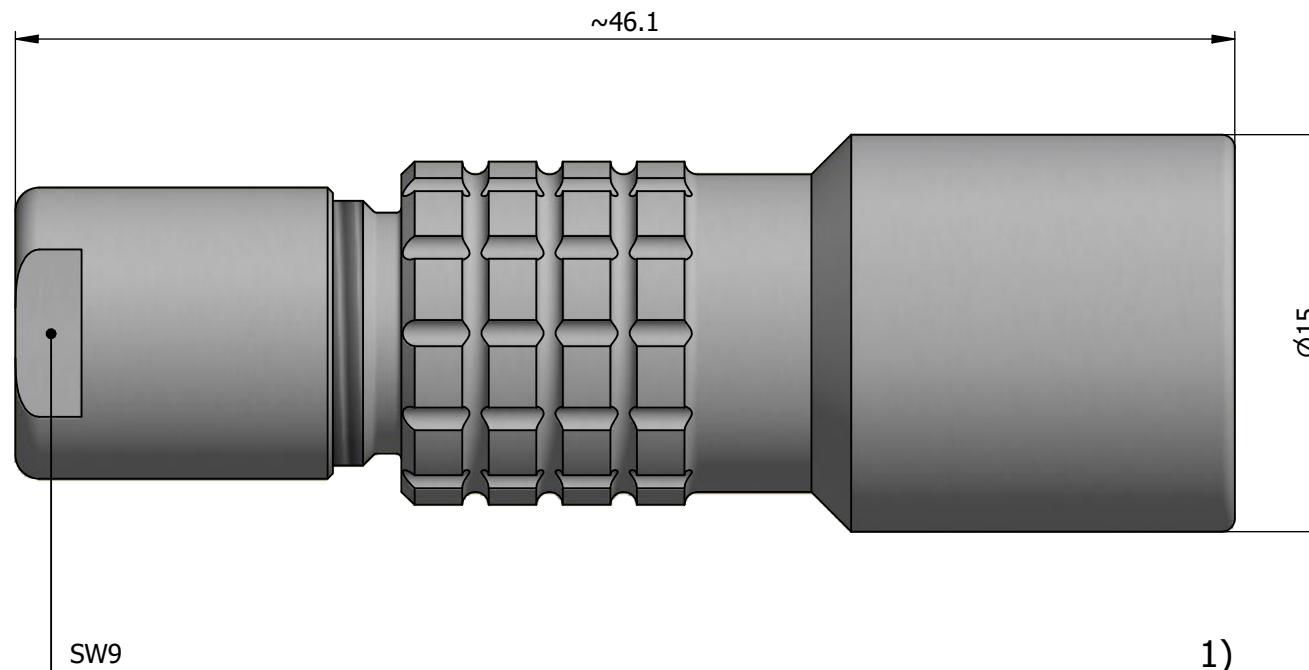

All dimensions are in millimeters (mm)

Alignment Key
Front View

Insert Configuration
Rear View

Note:

1) This picture is generic and for illustrative purposes only, and may show different keying, materials, colour, finish, and contact configuration. Minor shape or feature variations to actual item may be present.

All additional information are documented on the datasheet (See below link or QR Code)
www.lemo.com/pdf/PCA.1E.305.CLLC55.pdf

Model	Series	Insert Config.	Housing	Insulator	Contact	Collet Type	Cable Ø	Variant
PCA	1E	305	CLLC	55				