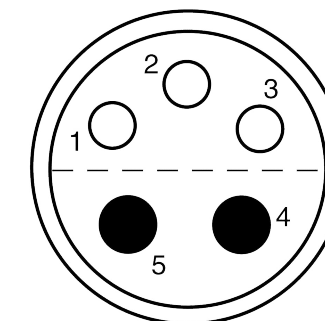

All dimensions are in millimeters (mm)

Alignment Key
Front View

Insert Configuration
Rear View

Note:

1) This picture is generic and for illustrative purposes only, and may show different keying, materials, colour, finish, and contact configuration. Minor shape or feature variations to actual item may be present.

All additional information are documented on the datasheet (See below link or QR Code)
www.lemo.com/pdf/PCA.1E.305.CLLC55.pdf

Model	Series	Insert Config.	Housing	Insulator	Contact	Collet Type	Cable Ø	Variant
PCA	1E	305	CLLC	55				