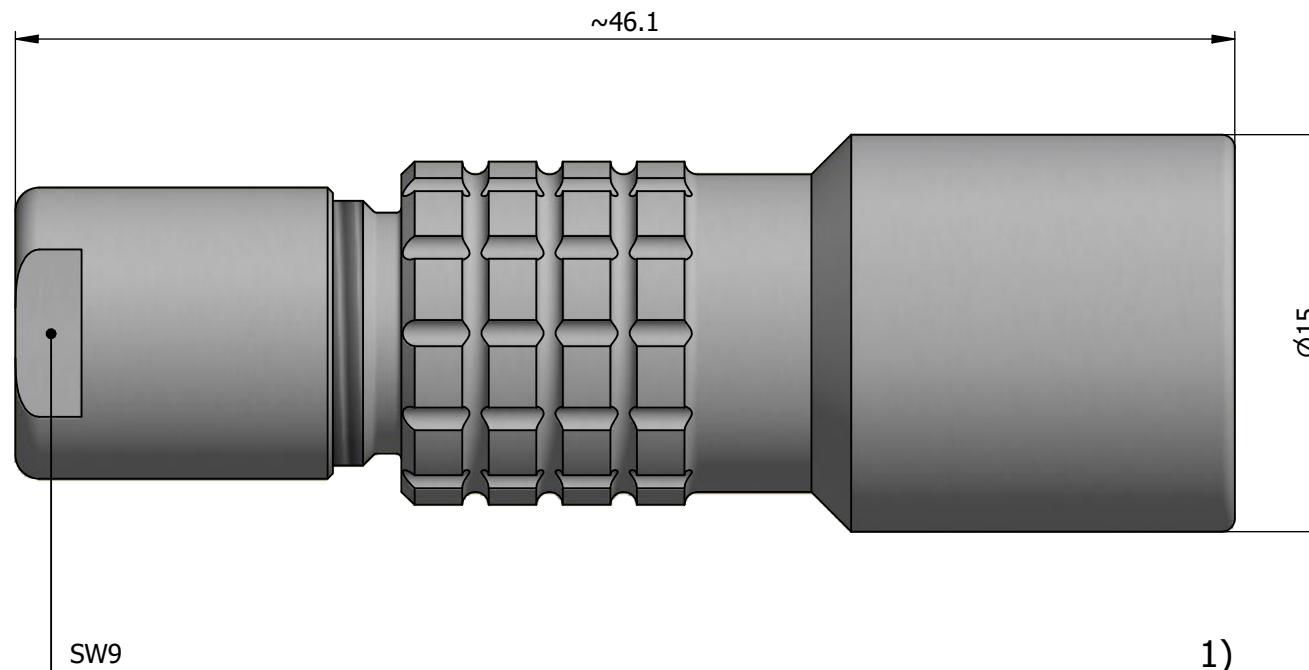

All dimensions are in millimeters (mm)

Alignment Key
Front View

Insert Configuration
Rear View

Note:

1) This picture is generic and for illustrative purposes only, and may show different keying, materials, colour, finish, and contact configuration. Minor shape or feature variations to actual item may be present.

All additional information are documented on the datasheet (See below link or QR Code)
www.lemo.com/pdf/PCA.1E.306.CLLC50.pdf

Model	Series	Insert Config.	Housing	Insulator	Contact	Collet Type	Cable Ø	Variant
PCA	1E	306						CLLC50