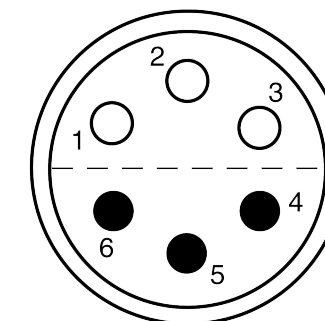

All dimensions are in millimeters (mm)

Alignment Key
Front View

Insert Configuration
Rear View

Note:

1) This picture is generic and for illustrative purposes only, and may show different keying, materials, colour, finish, and contact configuration. Minor shape or feature variations to actual item may be present.

All additional information are documented on the datasheet (See below link or QR Code)
www.lemo.com/pdf/PCA.1E.306.CLLC50.pdf

Model	Series	Insert Config.	Housing	Insulator	Contact	Collet Type	Cable Ø	Variant
PCA	1E	306						CLLC50