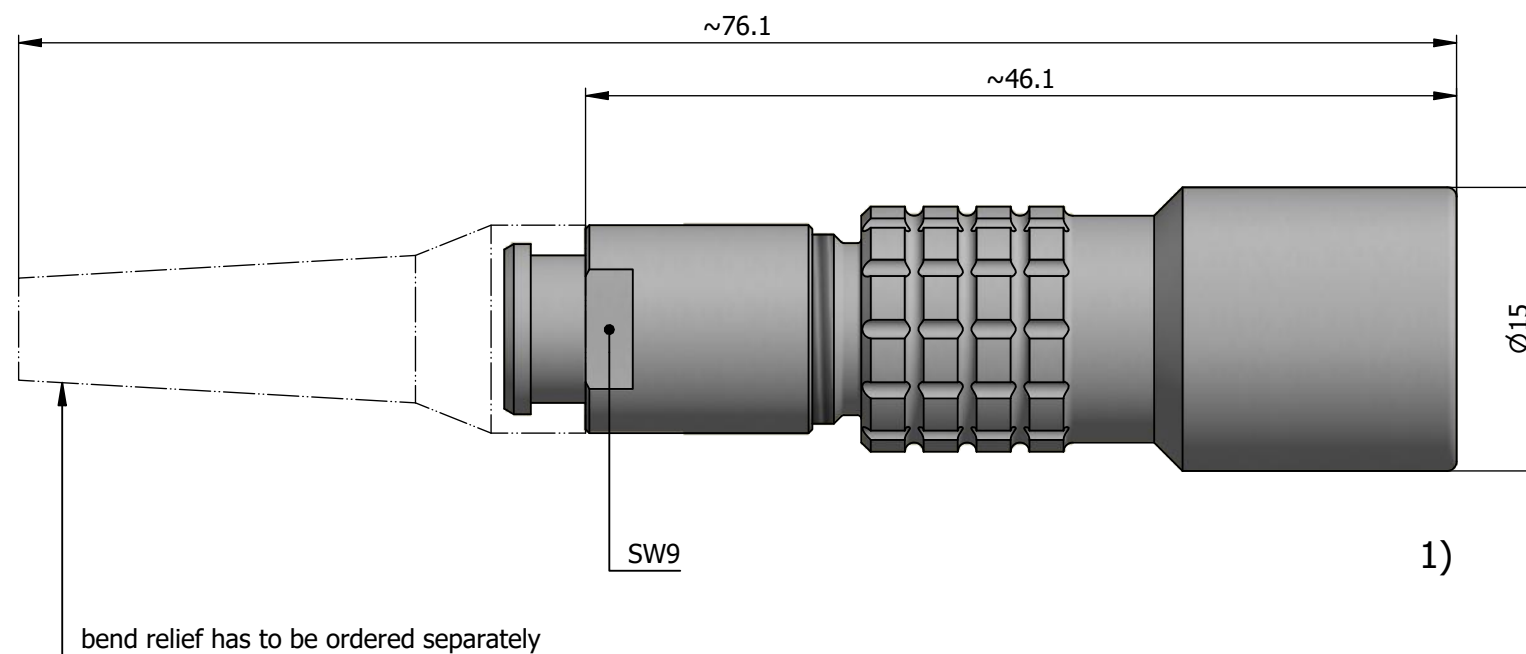

All dimensions are in millimeters (mm)

Alignment Key
Front View

Insert Configuration
Rear View

Note:

1) This picture is generic and for illustrative purposes only, and may show different keying, materials, colour, finish, and contact configuration. Minor shape or feature variations to actual item may be present.

All additional information are documented on the datasheet (See below link or QR Code)
www.lemo.com/pdf/PCA.1E.306.CLLC55Z.pdf

Model	Series	Insert Config.	Housing	Insulator	Contact	Collet Type	Cable Ø	Variant
PCA	1E	306	CLLC	55	Z			