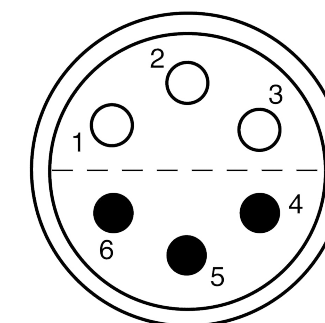

All dimensions are in millimeters (mm)

Alignment Key
Front View

Insert Configuration
Rear View

Note:

1) This picture is generic and for illustrative purposes only, and may show different keying, materials, colour, finish, and contact configuration. Minor shape or feature variations to actual item may be present.

All additional information are documented on the datasheet (See below link or QR Code)
www.lemo.com/pdf/PCA.1E.306.CLLC55Z.pdf

Model	Series	Insert Config.	Housing	Insulator	Contact	Collet Type	Cable Ø	Variant
PCA	1E	306	CLLC	55	Z			