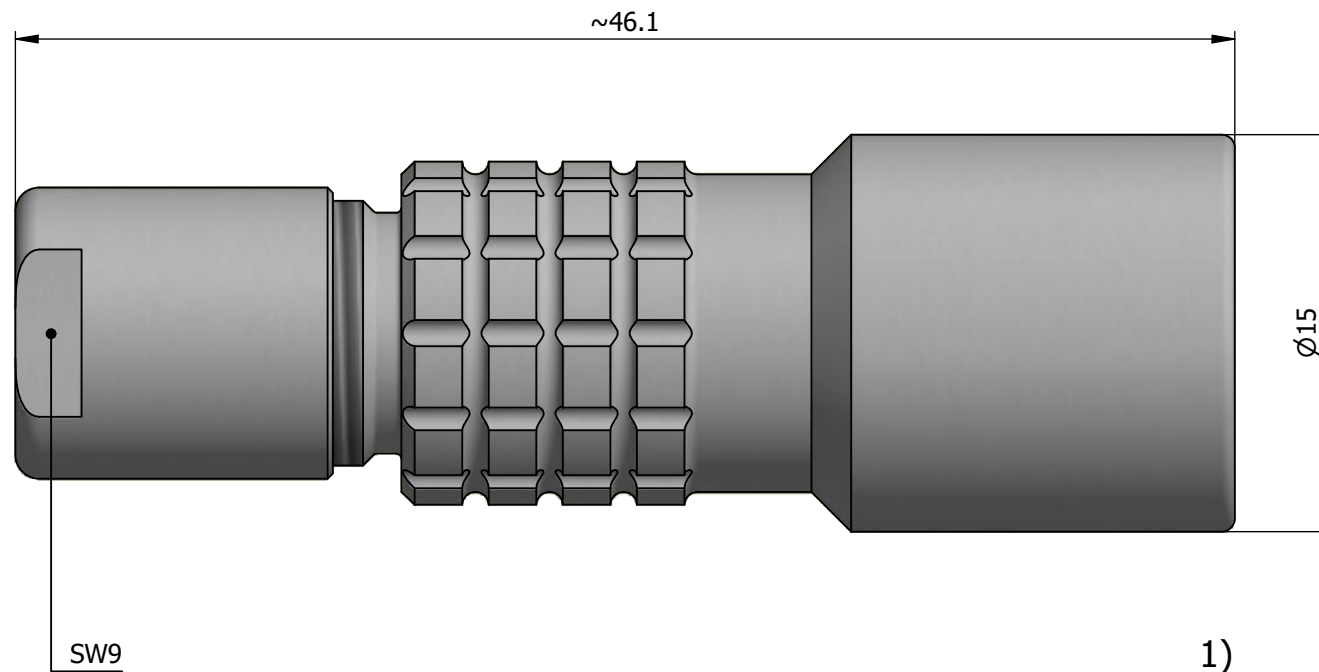

All dimensions are in millimeters (mm)

Alignment Key
Front View

Insert Configuration
Rear View

Note:

1) This picture is generic and for illustrative purposes only, and may show different keying, materials, colour, finish, and contact configuration. Minor shape or feature variations to actual item may be present.

All additional information are documented on the datasheet (See below link or QR Code)
www.lemo.com/pdf/PCA.1E.306.CLLC60.pdf

Model	Series	Insert Config.	Housing	Insulator	Contact	Collet Type	Cable Ø	Variant
PCA	1E	306	CLLC	60				