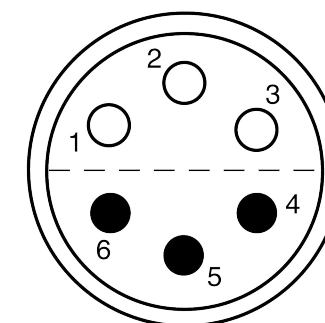

All dimensions are in millimeters (mm)

Alignment Key
Front View

Insert Configuration
Rear View

Note:

1) This picture is generic and for illustrative purposes only, and may show different keying, materials, colour, finish, and contact configuration. Minor shape or feature variations to actual item may be present.

All additional information are documented on the datasheet (See below link or QR Code)
www.lemo.com/pdf/PCA.1E.306.CLLC60.pdf

Model	Series	Insert Config.	Housing	Insulator	Contact	Collet Type	Cable Ø	Variant
PCA	1E	306	CLLC	60				