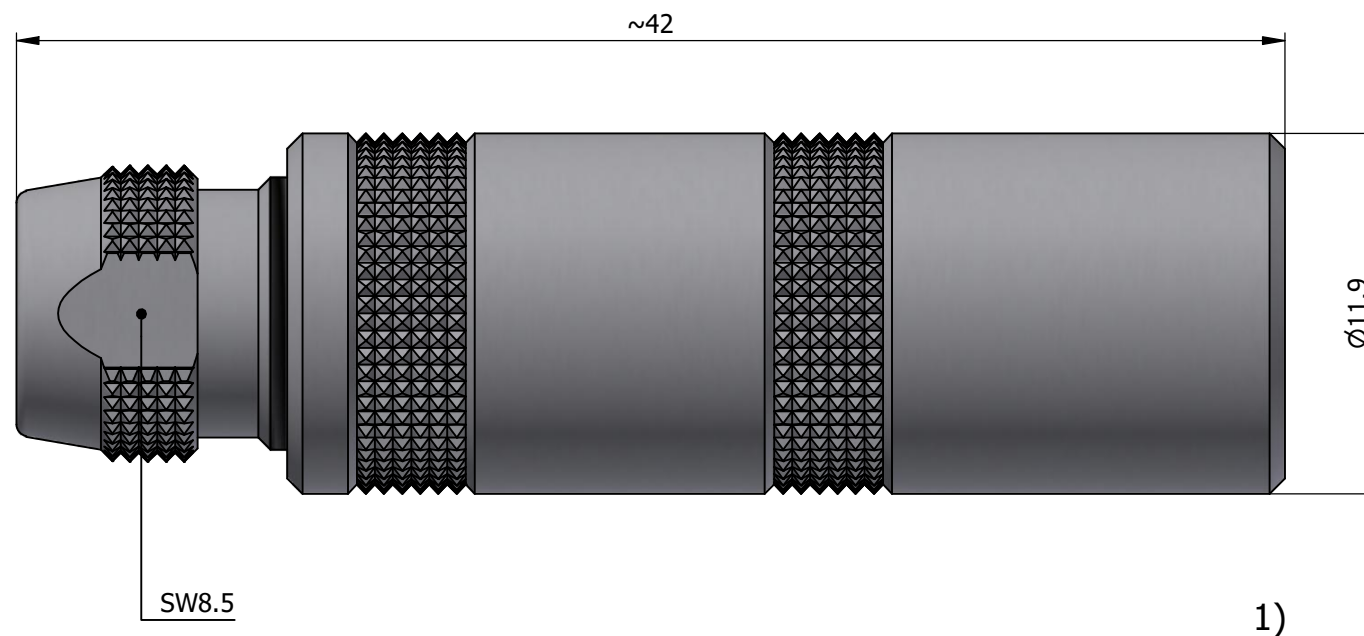

All dimensions are in millimeters (mm)

Alignment Key  
Front View

Insert Configuration  
Rear View

**Note:**

1) This picture is generic and for illustrative purposes only, and may show different keying, materials, colour, finish, and contact configuration. Minor shape or feature variations to actual item may be present.

All additional information are documented on the datasheet (See below link or QR Code)  
[www.lemo.com/pdf/PCA.1S.250.CTLC62.pdf](http://www.lemo.com/pdf/PCA.1S.250.CTLC62.pdf)

Model	Series	Insert Config.	Housing	Insulator	Contact	Collet Type	Cable Ø	Variant
PCA	1S	250	CTLC	62				