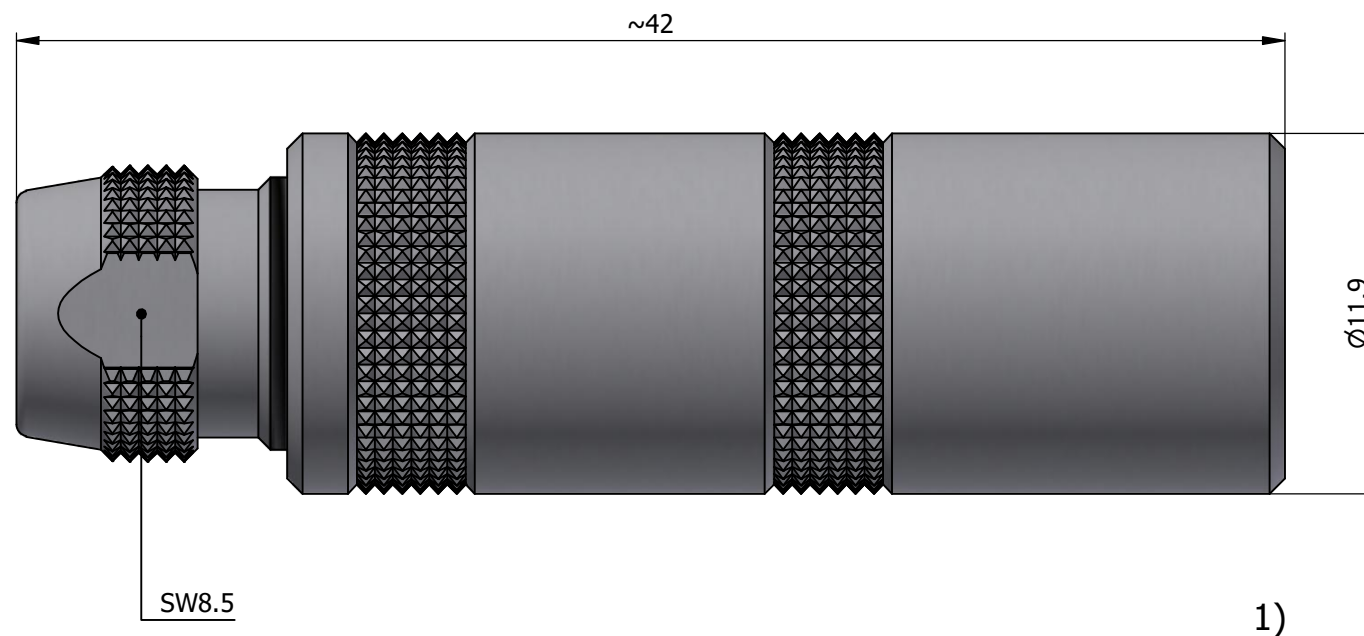

All dimensions are in millimeters (mm)

Alignment Key
Front View

Insert Configuration
Rear View

Note:

1) This picture is generic and for illustrative purposes only, and may show different keying, materials, colour, finish, and contact configuration. Minor shape or feature variations to actual item may be present.

All additional information are documented on the datasheet (See below link or QR Code)
www.lemo.com/pdf/PCA.1S.302.CYMC42.pdf

Model	Series	Insert Config.	Housing	Insulator	Contact	Collet Type	Cable Ø	Variant
PCA	1S	302						
CYMC42								