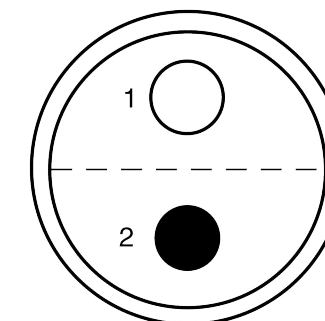

All dimensions are in millimeters (mm)

Alignment Key  
Front View

Insert Configuration  
Rear View

**Note:**

1) This picture is generic and for illustrative purposes only, and may show different keying, materials, colour, finish, and contact configuration. Minor shape or feature variations to actual item may be present.

All additional information are documented on the datasheet (See below link or QR Code)  
[www.lemo.com/pdf/PCA.1S.302.CYMC52.pdf](http://www.lemo.com/pdf/PCA.1S.302.CYMC52.pdf)

Model	Series	Insert Config.	Housing	Insulator	Contact	Collet Type	Cable Ø	Variant
PCA	1S	302						CYMC52