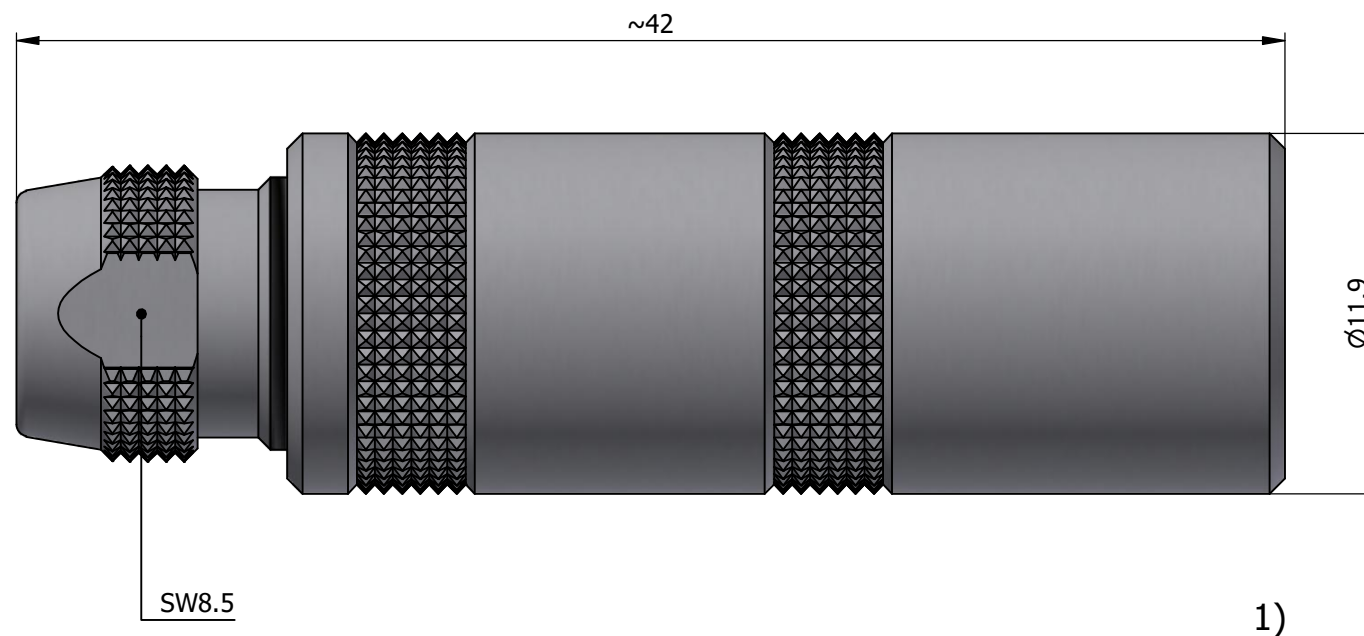

All dimensions are in millimeters (mm)

Alignment Key  
Front View

Insert Configuration  
Rear View

**Note:**

1) This picture is generic and for illustrative purposes only, and may show different keying, materials, colour, finish, and contact configuration. Minor shape or feature variations to actual item may be present.

All additional information are documented on the datasheet (See below link or QR Code)  
[www.lemo.com/pdf/PCA.1S.302.CYMC52.pdf](http://www.lemo.com/pdf/PCA.1S.302.CYMC52.pdf)

Model	Series	Insert Config.	Housing	Insulator	Contact	Collet Type	Cable Ø	Variant
PCA	1S	302						CYMC52