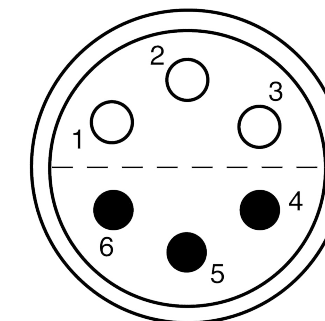

All dimensions are in millimeters (mm)

Alignment Key
Front View

Insert Configuration
Rear View

Note:

1) This picture is generic and for illustrative purposes only, and may show different keying, materials, colour, finish, and contact configuration. Minor shape or feature variations to actual item may be present.

All additional information are documented on the datasheet (See below link or QR Code)
www.lemo.com/pdf/PCA.1S.306.CLLL47.pdf

Model	Series	Insert Config.	Housing	Insulator	Contact	Collet Type	Cable Ø	Variant
PCA	1S	306	CLLL	47				