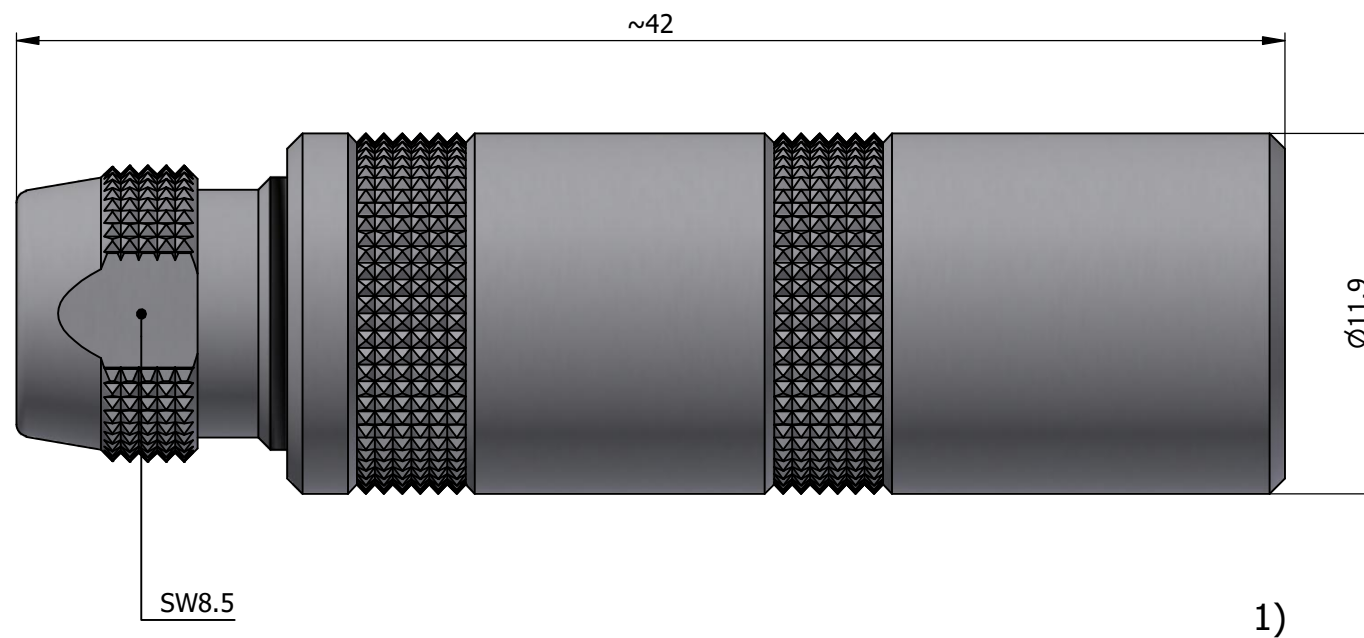

All dimensions are in millimeters (mm)

Alignment Key
Front View

Insert Configuration
Rear View

Note:

1) This picture is generic and for illustrative purposes only, and may show different keying, materials, colour, finish, and contact configuration. Minor shape or feature variations to actual item may be present.

All additional information are documented on the datasheet (See below link or QR Code)
www.lemo.com/pdf/PCA.1S.306.CLLL47.pdf

Model	Series	Insert Config.	Housing	Insulator	Contact	Collet Type	Cable Ø	Variant
PCA	1S	306	CLLL	47				