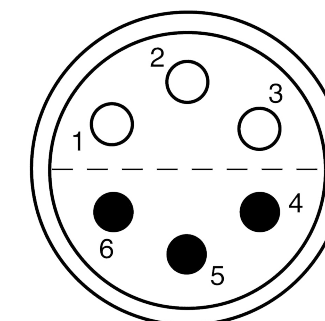

All dimensions are in millimeters (mm)

Alignment Key
Front View

Insert Configuration
Rear View

Note:

1) This picture is generic and for illustrative purposes only, and may show different keying, materials, colour, finish, and contact configuration. Minor shape or feature variations to actual item may be present.

All additional information are documented on the datasheet (See below link or QR Code)
www.lemo.com/pdf/PCA.1S.306.CLLL52.pdf

| | | | | | | | | |
|-------|--------|----------------|---------|-----------|---------|-------------|---------|---------|
| Model | Series | Insert Config. | Housing | Insulator | Contact | Collet Type | Cable Ø | Variant |
| PCA | 1S | 306 | | | | CLLL | 52 | |