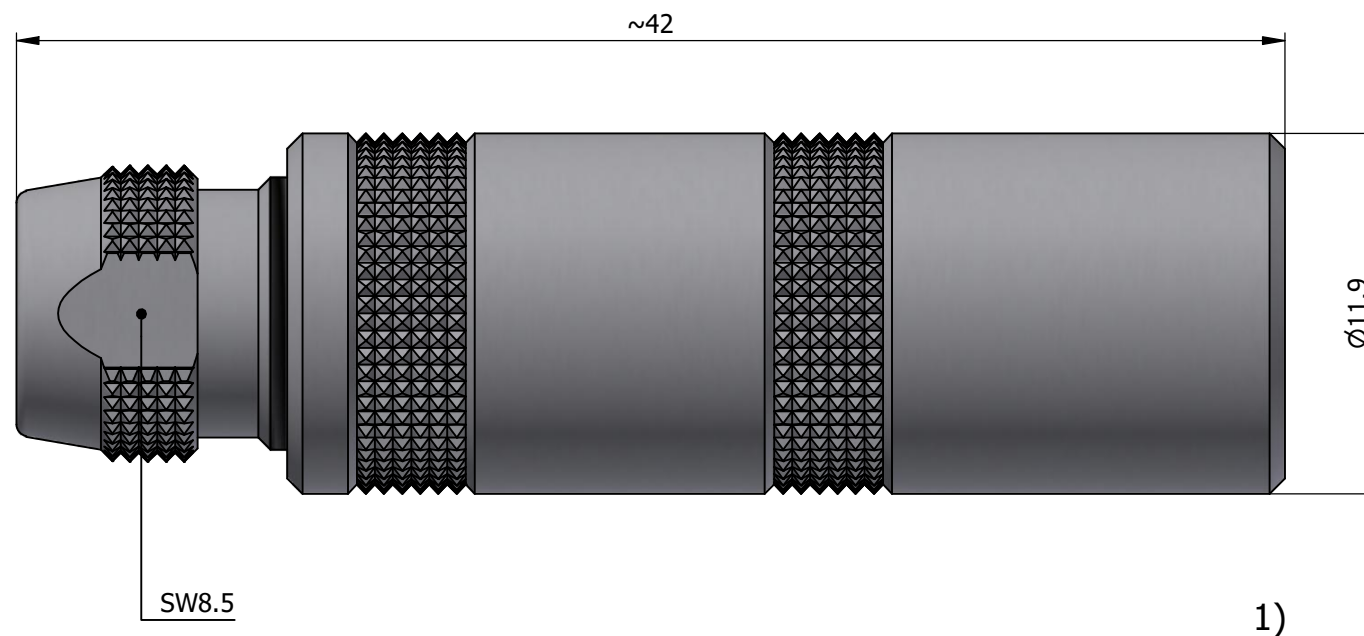

All dimensions are in millimeters (mm)

Alignment Key
Front View

Insert Configuration
Rear View

Note:

1) This picture is generic and for illustrative purposes only, and may show different keying, materials, colour, finish, and contact configuration. Minor shape or feature variations to actual item may be present.

All additional information are documented on the datasheet (See below link or QR Code)
www.lemo.com/pdf/PCA.1S.306.CLLL52.pdf

| | | | | | | | | |
|-------|--------|----------------|---------|-----------|---------|-------------|---------|---------|
| Model | Series | Insert Config. | Housing | Insulator | Contact | Collet Type | Cable Ø | Variant |
| PCA | 1S | 306 | | | | CLLL | 52 | |